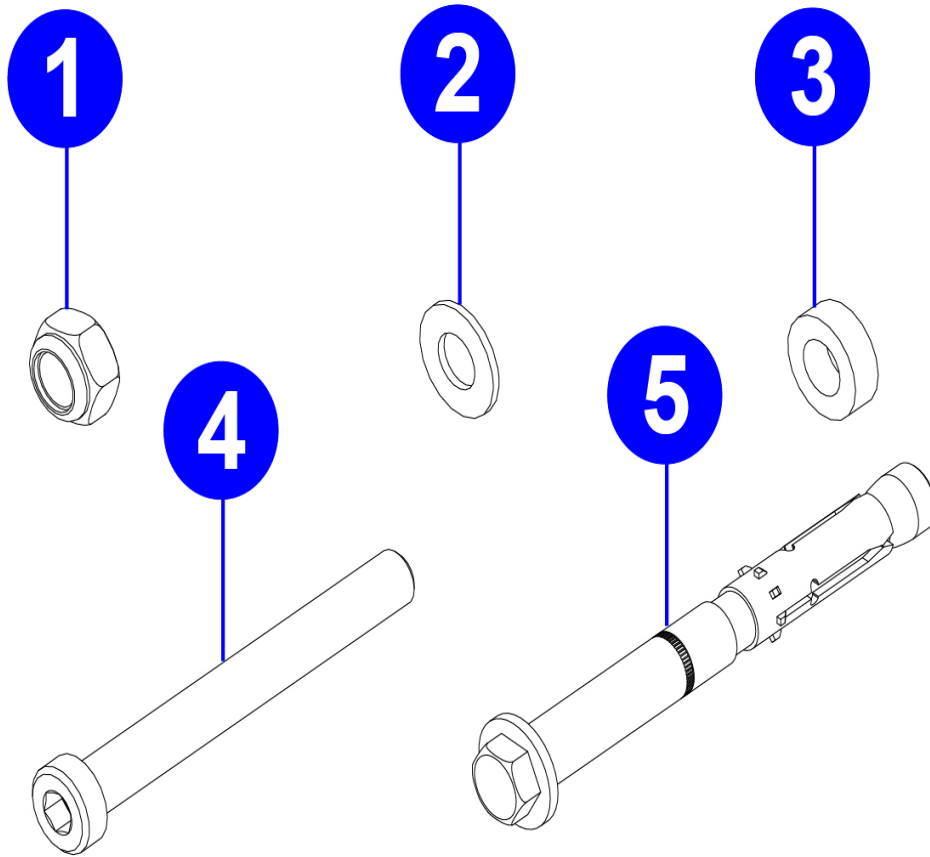

Life Fitness S3 Core

SYN-S3CORE

Parts Manual

2/6/2024 2:04:27 AM

Table of Contents

[COMPONENTS.....](#)3
[HARDWARE.....](#)4
[PAINTED FRAME WELDMENTS.....](#)5

COMPONENTS

Ref #	Part Number	Qty	Description
1	1008349-0028	2	WLDMT: SHELF, 45.5 - CHR
2	1008421-0028	1	WLDMT: CHIN UP - CHR
3	1008498-0028	1	WLDMT: BOSU SHELF - CHR
4	7348001	2	LABEL, LIFE FIT 2-1/2 X 15 BLK
5	1001179-0001	2	LABEL, MAX CAPACITY, 680 LB
6	1009185-0001	1	LABEL, MAX CAPACITY, 200 LB
8	9139500	2	LABEL, BOLT TO FLOOR WARNING Custom
9	8219900	2	LABEL, ASTM WARNING FW VERT Custom

HARDWARE

Ref #	Part Number	Qty	Description
1	3236801	16	NUT, NYLOCK M10 X 1.5 SS
2	3273303	16	WASHER, 3/8, THRU-HARDENED
3	7385201	16	SPACER, .406 X .750 X .250 SS
4	3236215	16	M10 X 1.5 X 90 SHCS, LOW HEAD
5	1022455-0001	6	ANCHOR, KB-TZ2, 3/8" X 5"