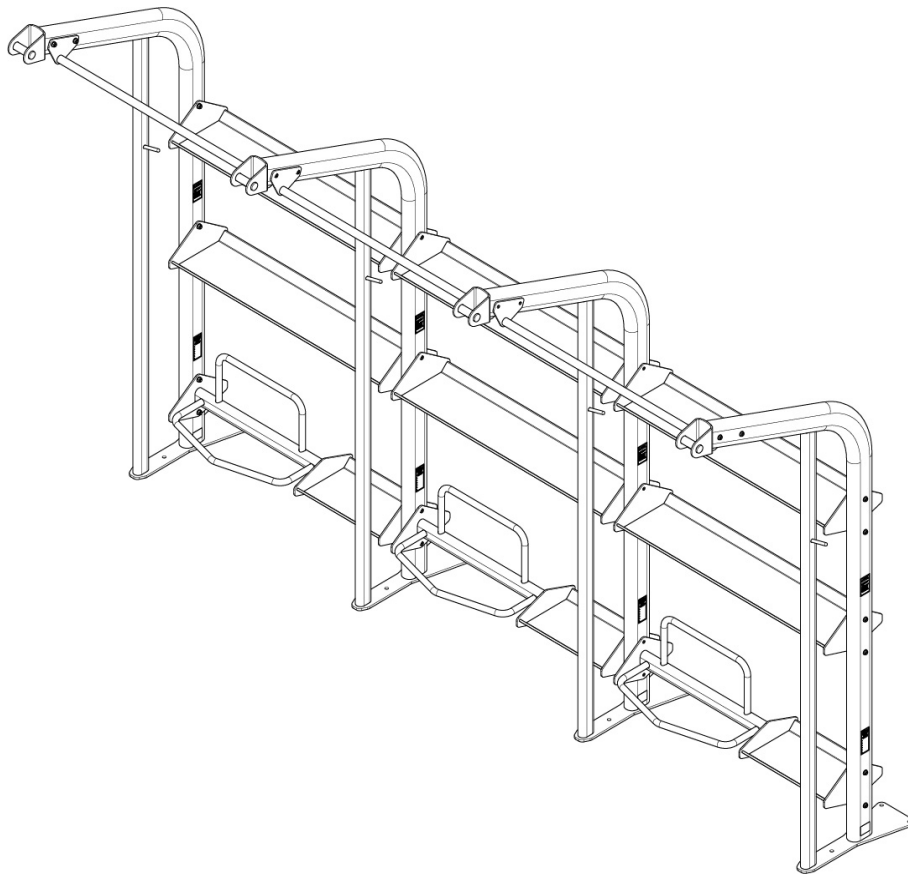

Life Fitness S3 Core

SYN-S3CORE

Parts Manual

2/6/2024 2:04:27 AM

Table of Contents

[COMPONENTS.....](#)3
[HARDWARE.....](#)4
[PAINTED FRAME WELDMENTS.....](#)5

COMPONENTS

Ref #	Part Number	Qty	Description
1	1008349-0028	2	WLDMT: SHELF, 45.5 - CHR
2	1008421-0028	1	WLDMT: CHIN UP - CHR
3	1008498-0028	1	WLDMT: BOSU SHELF - CHR
4	7348001	2	LABEL, LIFE FIT 2-1/2 X 15 BLK
5	1001179-0001	2	LABEL, MAX CAPACITY, 680 LB
6	1009185-0001	1	LABEL, MAX CAPACITY, 200 LB
8	9139500	2	LABEL, BOLT TO FLOOR WARNING Custom
9	8219900	2	LABEL, ASTM WARNING FW VERT Custom

HARDWARE

Ref #	Part Number	Qty	Description
1	3236801	16	NUT, NYLOCK M10 X 1.5 SS
2	3273303	16	WASHER, 3/8, THRU-HARDENED
3	7385201	16	SPACER, .406 X .750 X .250 SS
4	3236215	16	M10 X 1.5 X 90 SHCS, LOW HEAD
5	1022455-0001	6	ANCHOR, KB-TZ2, 3/8" X 5"