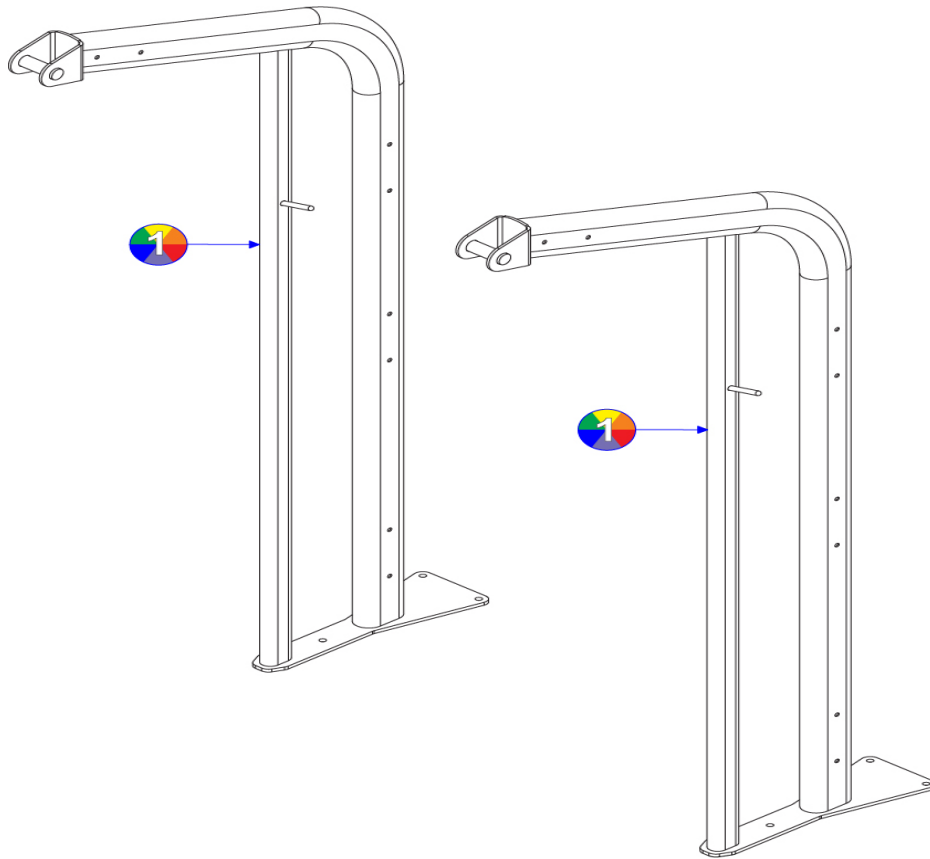

PAINTED FRAME WELDMENTS

Ref #	Part Number	Qty	Description
1	1008342-0000	2	WLDMT: SYN-S3 FRAME