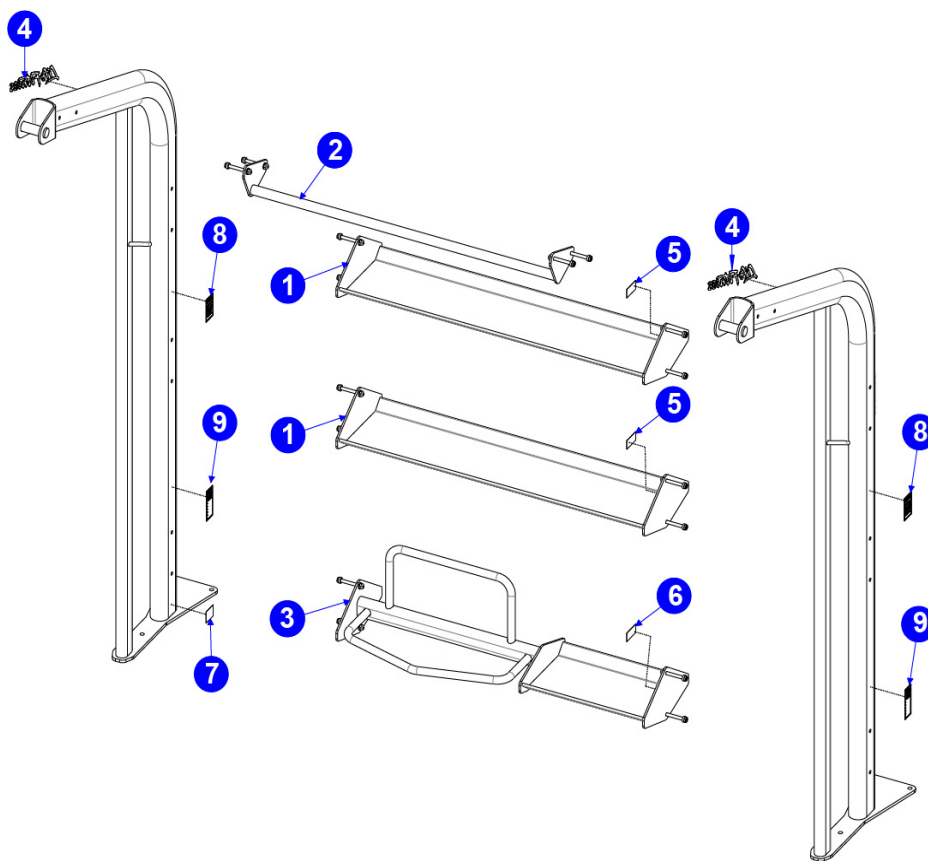

Life Fitness S3 Core

SYN-S3CORE

Parts Manual

2/6/2024 2:04:27 AM

Table of Contents

[COMPONENTS.....](#)3
[HARDWARE.....](#)4
[PAINTED FRAME WELDMENTS.....](#)5

COMPONENTS

Ref #	Part Number	Qty	Description
1	1008349-0028	2	WLDMT: SHELF, 45.5 - CHR
2	1008421-0028	1	WLDMT: CHIN UP - CHR
3	1008498-0028	1	WLDMT: BOSU SHELF - CHR
4	7348001	2	LABEL, LIFE FIT 2-1/2 X 15 BLK
5	1001179-0001	2	LABEL, MAX CAPACITY, 680 LB
6	1009185-0001	1	LABEL, MAX CAPACITY, 200 LB
8	9139500	2	LABEL, BOLT TO FLOOR WARNING Custom
9	8219900	2	LABEL, ASTM WARNING FW VERT Custom

HARDWARE

Ref #	Part Number	Qty	Description
1	3236801	16	NUT, NYLOCK M10 X 1.5 SS
2	3273303	16	WASHER, 3/8, THRU-HARDENED
3	7385201	16	SPACER, .406 X .750 X .250 SS
4	3236215	16	M10 X 1.5 X 90 SHCS, LOW HEAD
5	1022455-0001	6	ANCHOR, KB-TZ2, 3/8" X 5"