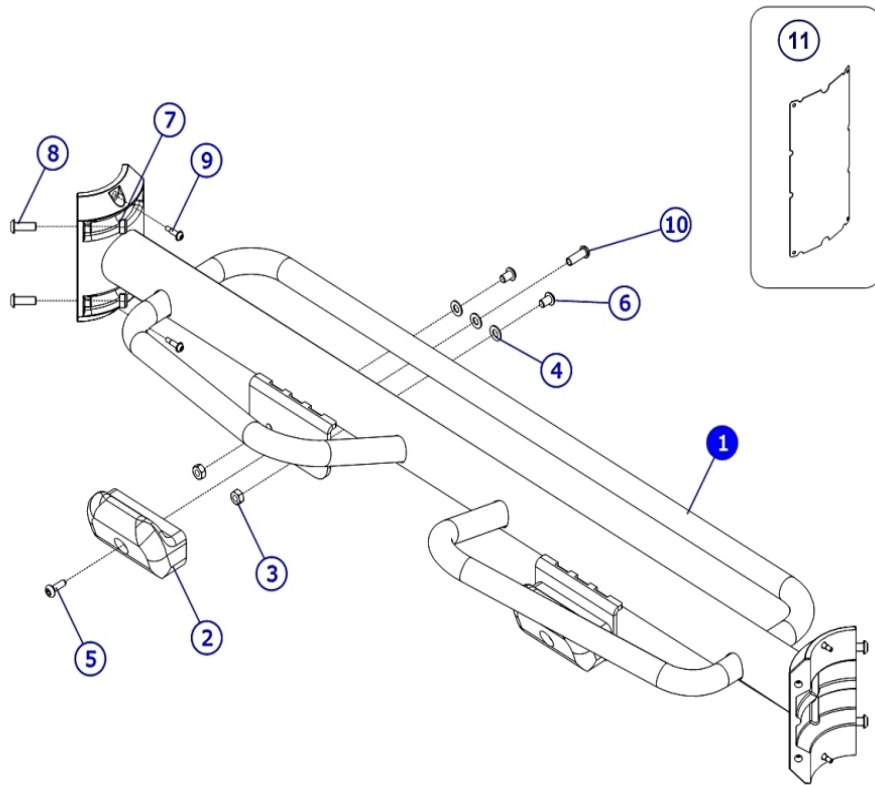

SYNRGY BLUESKY SHORT CONNECTOR PULL-UP

SBS-SC-PU

Parts Manual

2/6/2024 1:12:53 AM

Table of Contents

Pull Up Assembly	3
Touch-Up Paints	4

Pull Up Assembly

Ref #	Part Number	Qty	Description
2	9218801	2	ROCK, FXT, ROCK CHIN UP
3,7	200001938	10	NUT HEX M10 X 1.50 S.S.
4	200002079	4	WASHER FLAT M11 23 X 12 X 1.6
5	200002133	2	BOLT M8 X 1.25 MALE 27.5mm
6	200002010	4	SCREW MACH BUTTONHEAD M10 X 1.5 X 16MM
8	200002030	4	SCREW MACH BUTTONHEAD M10 X 1.50 X 30MM
9	300002750	4	SCREW T-27 TORX ROUND WASHER HD
10	200002145	2	BOLT M8 X 1.25 FEMALE 10.3 X 30mm
11	912300	1	PULL UP STATION LF SIGN
-	200066126	1	DRIVER BIT T-27 TAMPER-RESISTANT F/PB
-	200001175	1	T-45 TAMPER PROOF DRIVER BIT (T45)

Touch-Up Paints

Ref #	Part Number	Qty	Description
-	115208BK	1	PAINT, TOUCH-UP AEROSOL, BLACK
-	115209SA	1	PAINT, TOUCH-UP BRUSH, SAFARI
-	200305467	1	PAINT, TOUCH-UP BRUSH, SLATE GRAY
-	115209GD	1	PAINT, TOUCH-UP BRUSH, DARK GRAY
-	115208SA	1	PAINT, TOUCH-UP AEROSOL, SAFARI
-	115209YW	1	PAINT, TOUCH-UP BRUSH, YELLOW
-	115209BK	1	PAINT, TOUCH-UP BRUSH, BLACK
-	115208DB	1	PAINT, TOUCH-UP AEROSOL, BLUE
-	115208BU	1	PAINT, TOUCH-UP AEROSOL, BURGUNDY
-	115208GD	1	PAINT, TOUCH-UP AEROSOL, DARK GRAY
-	200305466	1	PAINT, TOUCH-UP AEROSOL, SLATE GRAY
-	115209DB	1	PAINT, TOUCH-UP BRUSH, BLUE
-	115208FG	1	PAINT, TOUCH-UP AEROSOL, FOREST GREEN
-	115209FG	1	PAINT, TOUCH-UP BRUSH, FOREST GREEN
-	115208CT	1	PAINT, TOUCH-UP AEROSOL, CHARTREUSE
-	115209MA	1	PAINT, TOUCH-UP BRUSH, MAHOGANY
-	115209CT	1	PAINT, TOUCH-UP BRUSH, CHARTREUSE
-	115209BU	1	PAINT, TOUCH-UP BRUSH, BURGUNDY
-	115208YW	1	PAINT, TOUCH-UP AEROSOL, YELLOW
-	115208OR	1	PAINT, TOUCH-UP AEROSOL, ORANGE
-	115208MA	1	PAINT, TOUCH-UP AEROSOL, MAHOGANY
-	115209DGY	1	PAINT, TOUCH-UP BRUSH, LIGHT GRAY

Ref #	Part Number	Qty	Description
-	115209OR	1	PAINT, TOUCH-UP BRUSH, ORANGE
-	115208DGY	1	PAINT, TOUCH-UP AEROSOL, LIGHT GRAY