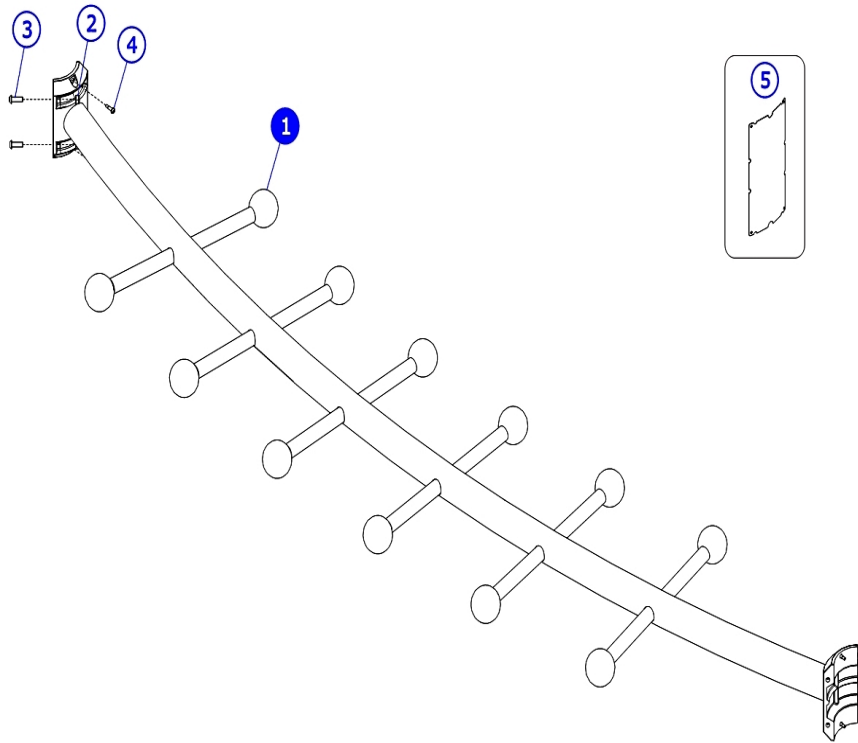

### Parts Manual

2/6/2024 1:11:25 AM

Table of Contents

---

<a href="#">Monkey Bars Assembly</a> .....	3
<a href="#">Touch-Up Paints</a> .....	4

## Monkey Bars Assembly

Ref #	Part Number	Qty	Description
2	200001938	4	NUT HEX M10 X 1.50 S.S.
3	200002030	4	SCREW MACH BUTTONHEAD M10 X 1.50 X 30MM
4	300002750	4	SCREW T-27 TORX ROUND WASHER HD
5	999211	1	CURVED OH WITH BALL STATION SIGN
-	200066126	1	DRIVER BIT T-27 TAMPER-RESISTANT F/PB
-	200001175	1	T-45 TAMPER PROOF DRIVER BIT (T45)