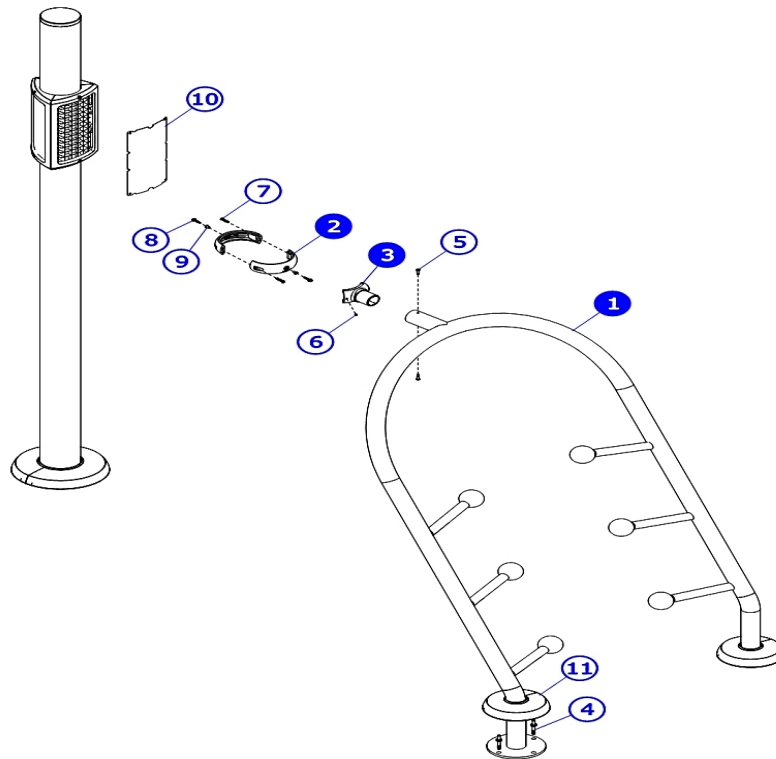

SYNRGY BLUESKY EXERCISE STATION PRESS

SBS-ES-PRS

Parts Manual

2/6/2024 1:11:25 AM

Table of Contents

Stable Press Assembly	3
Touch-Up Paints	4

Stable Press Assembly

Ref #	Part Number	Qty	Description
1	998971P	1	STABLE PRESS FRAME WELDMENT PAINTED
2	999115P	2	CLAMP RING HALF - 5" DIA NO LOGO
3	986153P	1	CASTING, HEADER SUPPORT
4	200001776	4	ANCHOR CONCRETE WEDGE M10 X 1.50 X 100MM
5	300002750	2	SCREW T-27 TORX ROUND WASHER HD
6	987705	1	SCREW, SET 10-24 X 5/16 18-8 SS
7	104749	2	BOLT 1/4-20 X 1 1/4 BHCS 6 LOBE 18-8 SS
8	104403	2	BOLT 1/4-14 X 1 1/4 HEX WASHER TEK
9	104942	2	INSULATOR, SCREW, 1/4 DIA HOLE X 3/8
10	999196	1	STABLE PRESS STATION LF SIGN
11	911349	2	LF SMALL ESCUTCHEON PARTS CARTON
-	104472	1	BIT 6 LOBE T-27 FOR 1/4" BOLTS
-	200066126	1	DRIVER BIT T-27 TAMPER-RESISTANT F/PB

Touch-Up Paints

Ref #	Part Number	Qty	Description
-	115209BU	1	PAINT, TOUCH-UP BRUSH, BURGUNDY
-	115208OR	1	PAINT, TOUCH-UP AEROSOL, ORANGE
-	115208MA	1	PAINT, TOUCH-UP AEROSOL, MAHOGANY
-	115208BK	1	PAINT, TOUCH-UP AEROSOL, BLACK
-	115209SA	1	PAINT, TOUCH-UP BRUSH, SAFARI
-	200305467	1	PAINT, TOUCH-UP BRUSH, SLATE GRAY
-	115209GD	1	PAINT, TOUCH-UP BRUSH, DARK GRAY
-	115208DGY	1	PAINT, TOUCH-UP AEROSOL, LIGHT GRAY
-	115208SA	1	PAINT, TOUCH-UP AEROSOL, SAFARI
-	115209YW	1	PAINT, TOUCH-UP BRUSH, YELLOW
-	115209OR	1	PAINT, TOUCH-UP BRUSH, ORANGE
-	115208DB	1	PAINT, TOUCH-UP AEROSOL, BLUE
-	115208BU	1	PAINT, TOUCH-UP AEROSOL, BURGUNDY
-	115208GD	1	PAINT, TOUCH-UP AEROSOL, DARK GRAY
-	115209DGY	1	PAINT, TOUCH-UP BRUSH, LIGHT GRAY
-	200305466	1	PAINT, TOUCH-UP AEROSOL, SLATE GRAY
-	115209DB	1	PAINT, TOUCH-UP BRUSH, BLUE
-	115208FG	1	PAINT, TOUCH-UP AEROSOL, FOREST GREEN
-	115209FG	1	PAINT, TOUCH-UP BRUSH, FOREST GREEN
-	115209BK	1	PAINT, TOUCH-UP BRUSH, BLACK
-	115209MA	1	PAINT, TOUCH-UP BRUSH, MAHOGANY
-	115208CT	1	PAINT, TOUCH-UP AEROSOL, CHARTREUSE

Ref #	Part Number	Qty	Description
-	115208YW	1	PAINT, TOUCH-UP AEROSOL, YELLOW
-	115209CT	1	PAINT, TOUCH-UP BRUSH, CHARTREUSE