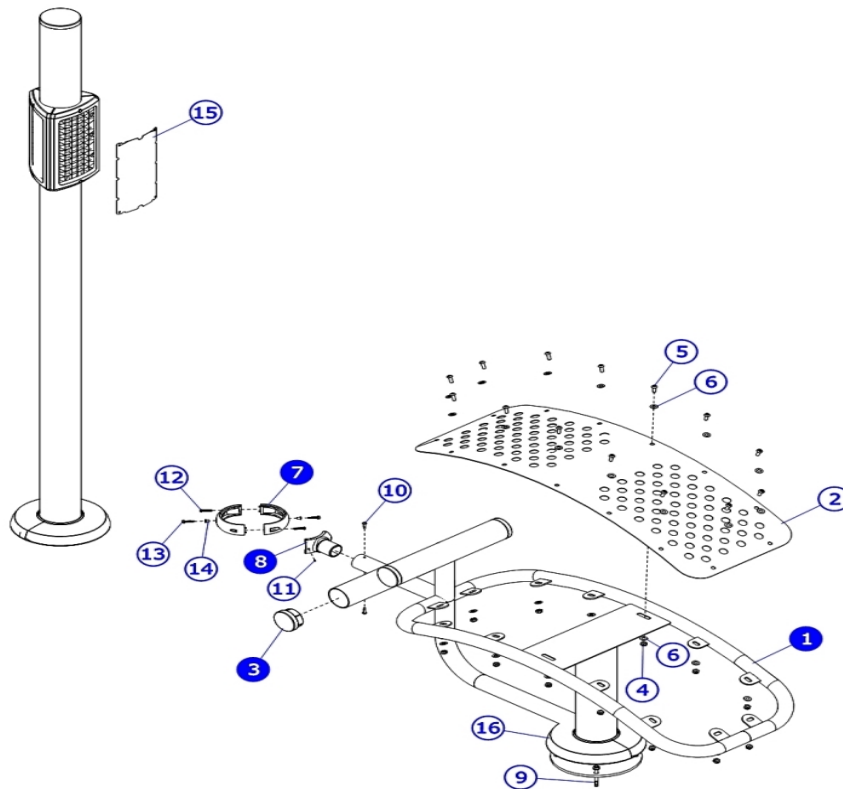

SYNRGY BLUESKY EXERCISE STATION AB STATION

SBS-ES-AB

Parts Manual

2/6/2024 1:10:01 AM

Table of Contents

Ab Assembly	3
Touch-Up Paints	4

Ab Assembly

Ref #	Part Number	Qty	Description
1	998993P	1	SIT UP FRAME WELDMENT PAINTED
2	998965GY	1	DIP BACK PLATE GRAY PVC
3	999069P	1	LF 3.5" POST CAP PAINTED
4	200001938	14	NUT HEX M10 X 1.50 S.S.
5	200002018	14	SCREW MACH BUTTONHEAD M10 X 1.50 X 25MM
6	200002079	28	WASHER FLAT M11 23 X 12 X 1.6
7	999115P	4	CLAMP RING HALF - 5" DIA NO LOGO
8	986153P	2	CASTING, HEADER SUPPORT
9	200001776	2	ANCHOR CONCRETE WEDGE M10 X 1.50 X 100MM
10	300002750	2	SCREW T-27 TORX ROUND WASHER HD
11	987705	1	SCREW, SET 10-24 X 5/16 18-8 SS
12	104749	2	BOLT 1/4-20 X 1 1/4 BHCS 6 LOBE 18-8 SS
13	104403	2	BOLT 1/4-14 X 1 1/4 HEX WASHER TEK
14	104942	2	INSULATOR, SCREW, 1/4 DIA HOLE X 3/8
15	999200	1	SIT UP STATION LF SIGN
16	911350	1	LF LARGE ESCUTCHEON PARTS CARTON
-	200066126	1	DRIVER BIT T-27 TAMPER-RESISTANT F/PB
-	104472	1	BIT 6 LOBE T-27 FOR 1/4" BOLTS