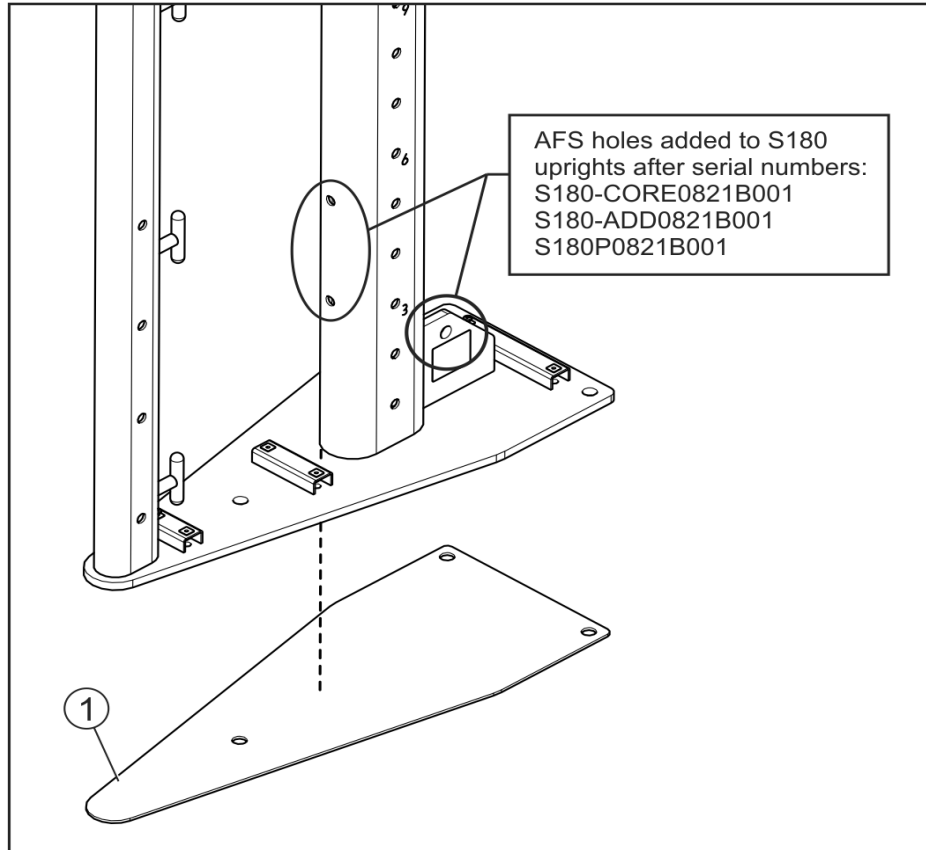

S180-AFS Foot Pad

Ref #	Part Number	Qty	Description
1	1017525-0001	1	PAD: S180, RUBBER FOOT PAD