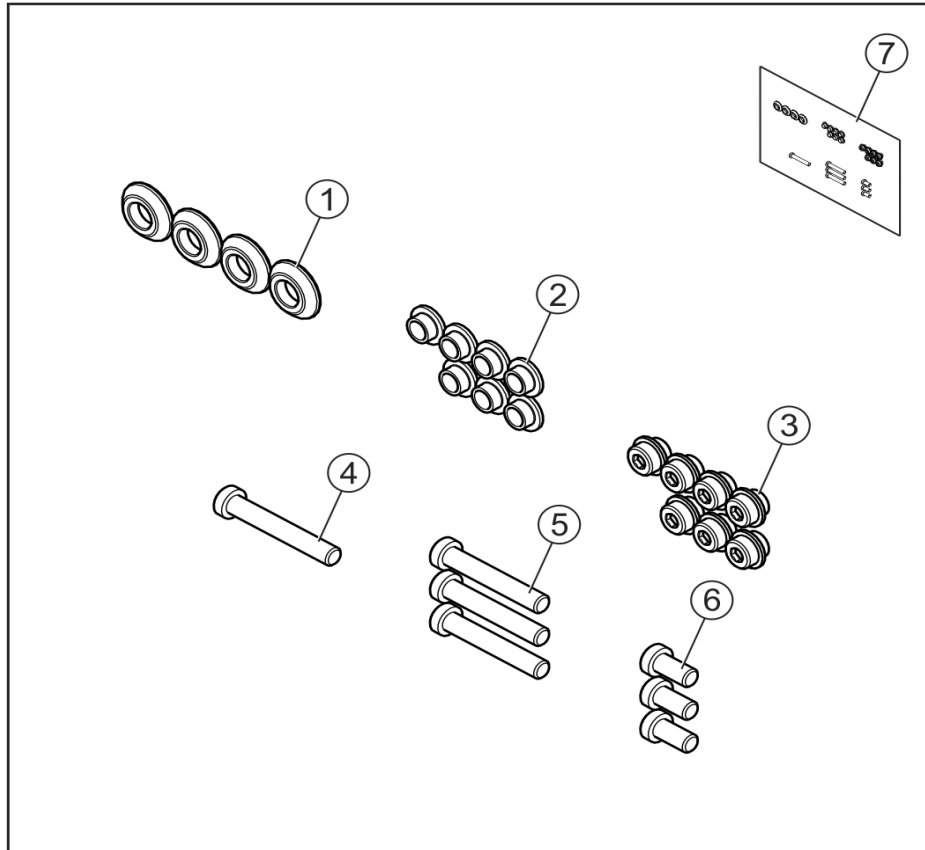

S180-AFS Ballast Hardware Kit

Ref #	Part Number	Qty	Description
1	7335401	4	NUT, M10 X 1.5 SOCKET HEAD
2	7630101	4	RETAINER, CM/MJ, PULLEY
3	1012186-0001	2	SPACER: 1-1/4 OD X 1/4
4	3237403	2	PLUG, 1 IN HOLE
5	1017697-0028	1	WLDMT: BRACKET, LG FLOV - CHR
6	3236202	2	M10 X 1.5 X 25 SHCS, LOW HEAD
7	1017698-0001	2	SPACER: LG FLOV CONCAVE
8	3236220	2	M10 X 1.5 X 130 SHCS, LOW HEAD
9	1018173-0001	1	KIT: BALLAST HARDWARE KIT, AFS

S180-AFS Extension Leg

Ref #	Part Number	Qty	Description
1	3236209	2	M10 X 1.5 X 60 SHCS, LOW HEAD
2	7630101	2	RETAINER, CM/MJ, PULLEY
3	1017698-0001	2	SPACER: LG FLOV CONCAVE
4	7335401	2	NUT, M10 X 1.5 SOCKET HEAD
5	1017527-0000	1	WLDMT: EXTENSION LEG, SFLOV
6	8474502	1	FOOT, OPTIMA -BLK

S180-AFS Extension Leg Hardware Kit

Ref #	Part Number	Qty	Description
1	7335401	2	NUT, M10 X 1.5 SOCKET HEAD
2	7630101	2	RETAINER, CM/MJ, PULLEY
3	3236209	2	M10 X 1.5 X 60 SHCS, LOW HEAD
4	1017698-0001	2	SPACER: LG FLOV CONCAVE
5	1018174-0001	1	KIT: HARDWARE, S180-AFS, EXTENSION LEG

S180-AFS Foot Pad

Ref #	Part Number	Qty	Description
1	1017525-0001	1	PAD: S180, RUBBER FOOT PAD

S180-AFS Power Pivot Hardware Kit

Ref #	Part Number	Qty	Description
1	1017698-0001	4	SPACER: LG FLOV CONCAVE
2	7630101	7	RETAINER, CM/MJ, PULLEY
3	7335401	7	NUT, M10 X 1.5 SOCKET HEAD
4	3236210	1	M10 X 1.5 X 65 SHCS, LOW HEAD
5	3236209	3	M10 X 1.5 X 60 SHCS, LOW HEAD
6	3236201	3	M10 X 1.5 X 20 SHCS, LOW HEAD
7	1018200-0001	1	KIT: HARDWARE, POWER PIVOT, RELOCATION