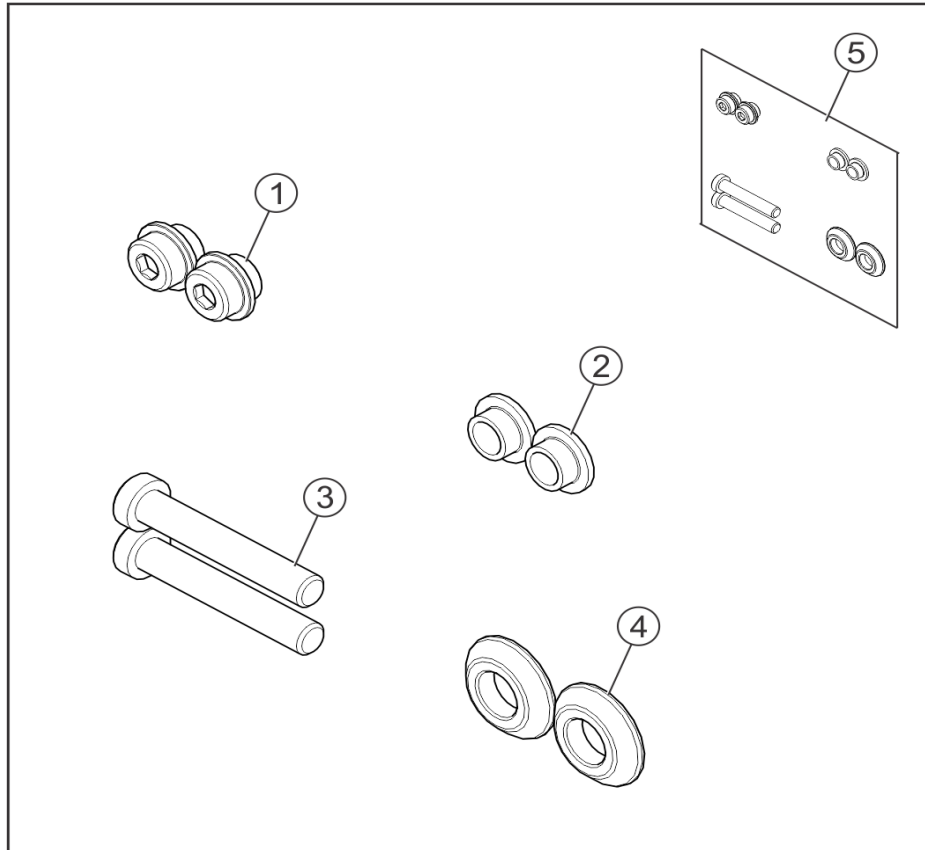

S180-AFS Extension Leg Hardware Kit

Ref #	Part Number	Qty	Description
1	7335401	2	NUT, M10 X 1.5 SOCKET HEAD
2	7630101	2	RETAINER, CM/MJ, PULLEY
3	3236209	2	M10 X 1.5 X 60 SHCS, LOW HEAD
4	1017698-0001	2	SPACER: LG FLOV CONCAVE
5	1018174-0001	1	KIT: HARDWARE, S180-AFS, EXTENSION LEG