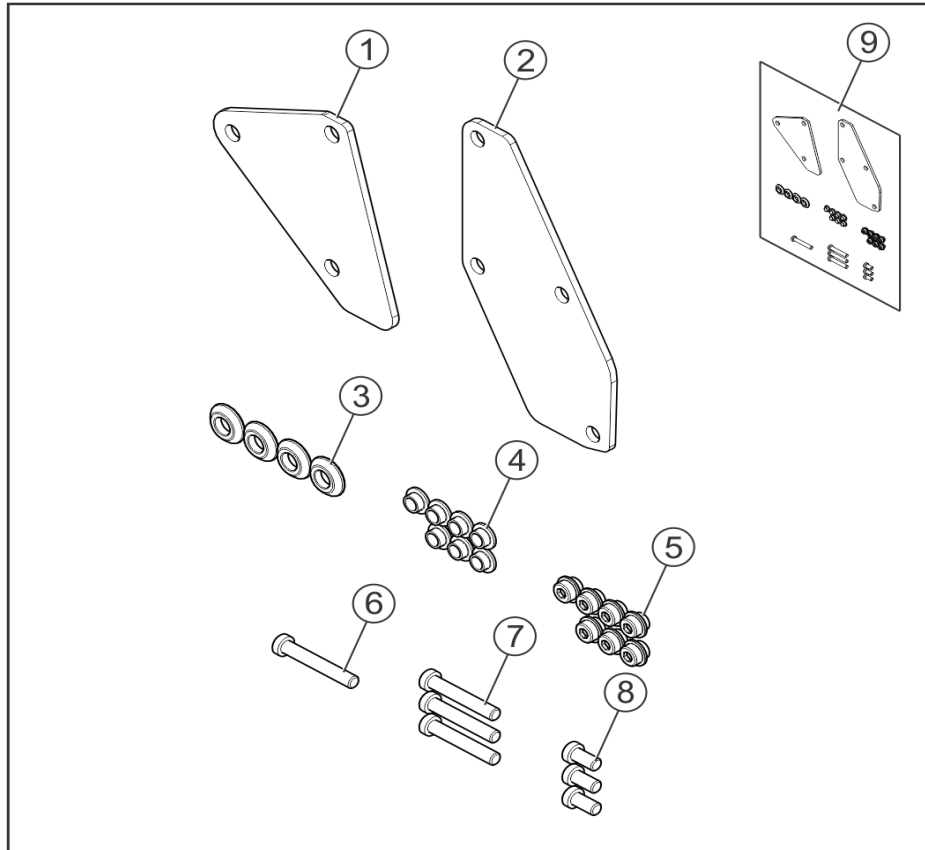

S180-AFS Extension Leg Hardware Kit

Ref #	Part Number	Qty	Description
1	7335401	2	NUT, M10 X 1.5 SOCKET HEAD
2	7630101	2	RETAINER, CM/MJ, PULLEY
3	3236209	2	M10 X 1.5 X 60 SHCS, LOW HEAD
4	1017698-0001	2	SPACER: LG FLOV CONCAVE
5	1018174-0001	1	KIT: HARDWARE, S180-AFS, EXTENSION LEG

S180-AFS Foot Pad

Ref #	Part Number	Qty	Description
1	1017525-0001	1	PAD: S180, RUBBER FOOT PAD

S180-AFS Power Pivot Hardware Kit

Ref #	Part Number	Qty	Description
1	1017698-0001	4	SPACER: LG FLOV CONCAVE
2	7630101	7	RETAINER, CM/MJ, PULLEY
3	7335401	7	NUT, M10 X 1.5 SOCKET HEAD
4	3236210	1	M10 X 1.5 X 65 SHCS, LOW HEAD
5	3236209	3	M10 X 1.5 X 60 SHCS, LOW HEAD
6	3236201	3	M10 X 1.5 X 20 SHCS, LOW HEAD
7	1018200-0001	1	KIT: HARDWARE, POWER PIVOT, RELOCATION

S180-AFS Power Pivot Relocation Kit

Ref #	Part Number	Qty	Description
1	1018140-0028	1	BRACKET: S180-AFS, POWER PIVOT, BOTTOM - CHR
2	1018141-0028	1	BRACKET: S180-AFS, POWER PIVOT, TOP - CHR
3	1017698-0001	4	SPACER: LG FLOV CONCAVE
4	7630101	7	RETAINER, CM/MJ, PULLEY
5	7335401	7	NUT, M10 X 1.5 SOCKET HEAD
6	3236210	1	M10 X 1.5 X 65 SHCS, LOW HEAD
7	3236209	3	M10 X 1.5 X 60 SHCS, LOW HEAD
8	3236201	3	M10 X 1.5 X 20 SHCS, LOW HEAD
9	1018175-0001	1	KIT: POWER PIVOT, RELOCATION

S180-AFS Shrouds

Ref #	Part Number	Qty	Description
1	3275601	16	SCREW, 6 X 3/4 DIN PHL PAN AB ST ZB
2	1017705-0000	2	SHROUD: S180, BALLAST

S180-AFS Top Tube Assembly

Ref #	Part Number	Qty	Description
1	0017-00042-1171	6	GROMMET: PLASTI B
2	1018729-0001	1	ASSY: AFS, BALLAST TOP TUBE, GROMMETS, SERVICE