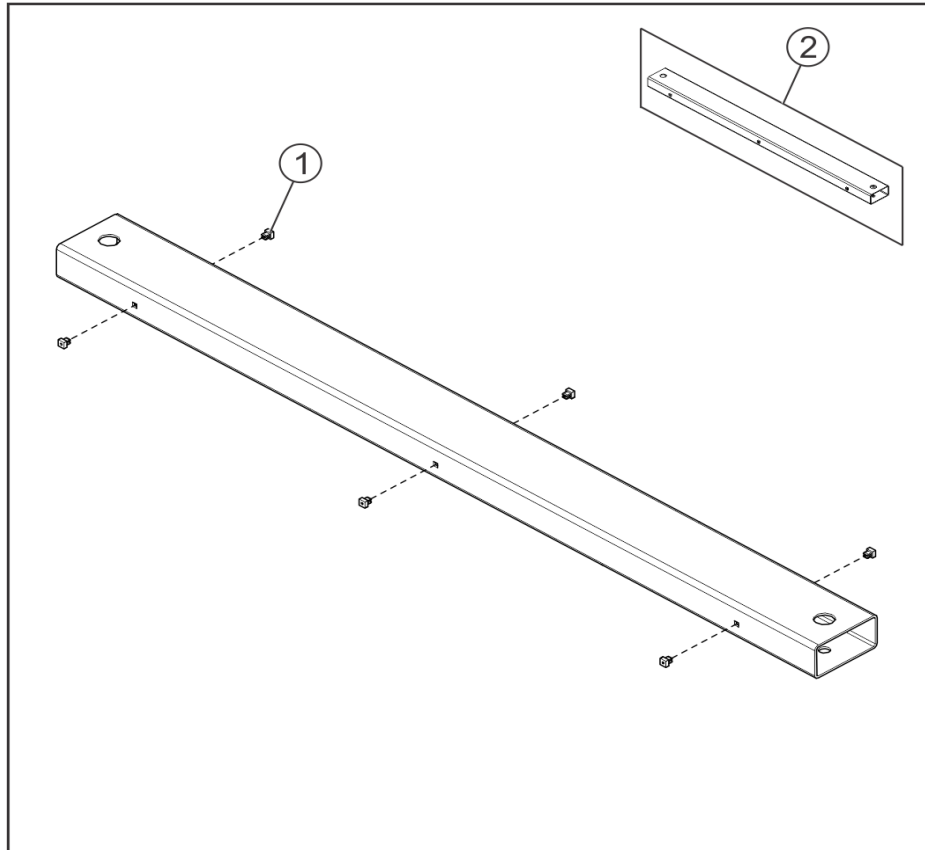

S180-AFS Top Tube Assembly

Ref #	Part Number	Qty	Description
1	0017-00042-1171	6	GROMMET: PLASTI B
2	1018729-0001	1	ASSY: AFS, BALLAST TOP TUBE, GROMMETS, SERVICE