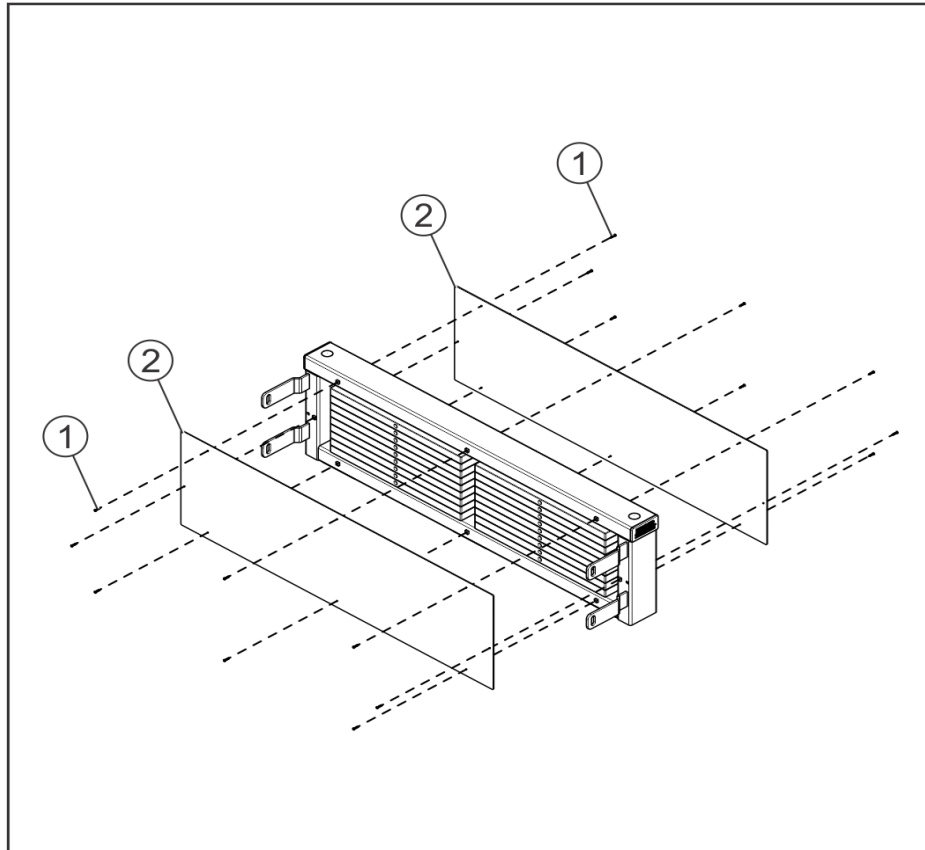

S180-AFS Shrouds

Ref #	Part Number	Qty	Description
1	3275601	16	SCREW, 6 X 3/4 DIN PHL PAN AB ST ZB
2	1017705-0000	2	SHROUD: S180, BALLAST