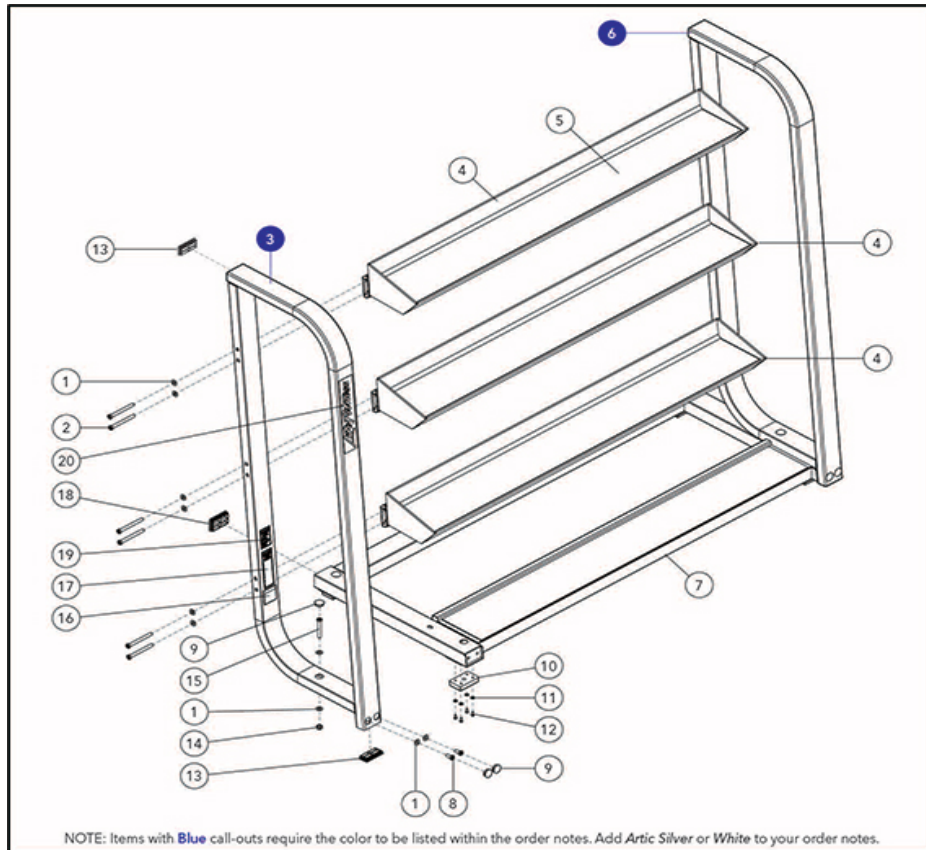

## Parts Manual

2/5/2024 23:35:22 PM

Table of Contents

---

[Studio Collection Kettlebell Rack.....](#)3

## Studio Collection Kettlebell Rack

Ref #	Part Number	Qty	Description
1	3273303	20	WASHER, 3/8, THRU-HARDENED
2	3236217	12	M10 X 1.5 X 100 SHCS, LOW HEAD
3	1008597-0000	1	WLDMT: KB RACK UPRIGHT, LEFT
4	1010108-0093	3	WLDMT: KB TRAY, HWG
5	1010112-0001	4	LINER: RUBBER, KB TRAY
6	1008599-0000	1	WLDMT: KB RACK UPRIGHT, RIGHT
7	1008602-0093	1	WLDMT: KB RACK BASE, HWG
8	3236201	4	M10 X 1.5 X 20 SHCS, LOW HEAD
9	3237407	8	PLUG, 1 IN HOLE
10	8708901	4	PAD, SPL RUBBER FOOT
11	3114407	16	WASHER, FLAT #10 SAE ST BZ
12	3270601	16	SCREW, #10-32 X 3/8 TRX PAN ST BZ
13	1002974-0001	4	CAP, 1.5IN X 3IN, 10-14GA, END
14	3236801	2	NUT, NYLOCK M10 X 1.5 SS
15	3236211	2	M10 X 1.5 X 70 SHCS, LOW HEAD
16	7571301	1	LABEL, SERIAL NUMBER
17	1002324-0001	1	LABEL, WARN, VERT, MULTI-LANG SHEET
18	1009553-0002	2	CAP, 2IN X 3IN 11-14GA, END, CG
19	1009171-0001	1	LABEL, ACCESSORY RACK WARNING, SHEET, ENGLISH
20	1008180-0001	1	LABEL, LIFE FITNESS LOGO