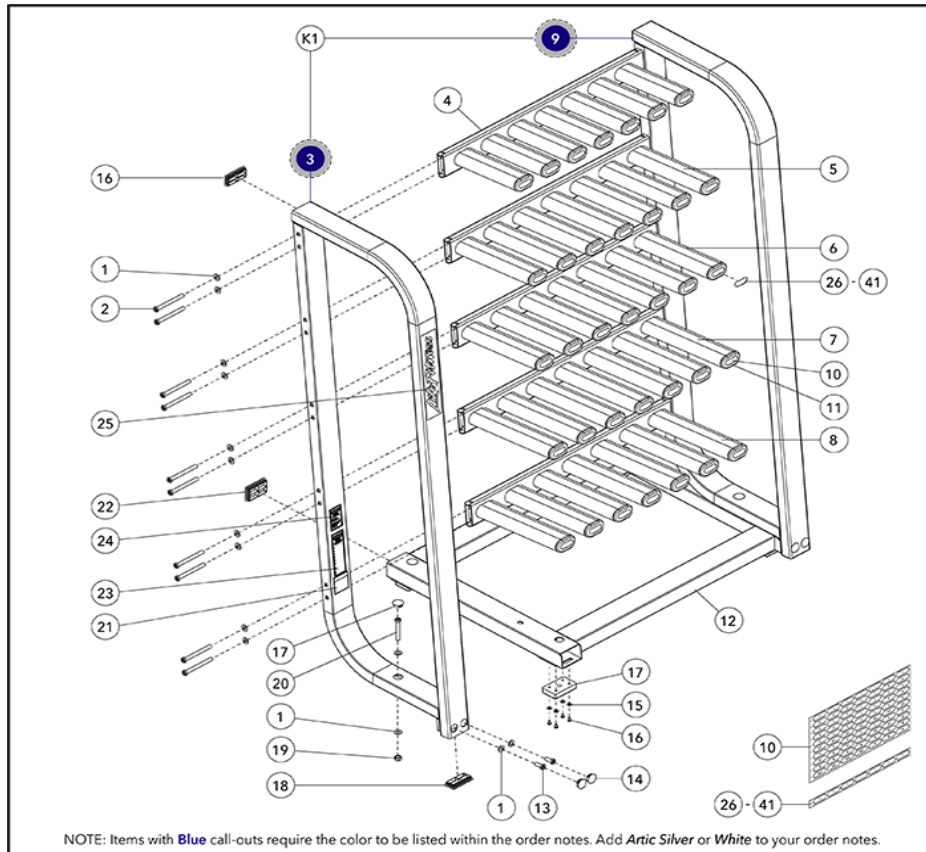

LF STUDIO RACK, DUMBBELL, ARCTIC SILVER

LF-GDB-2001-02

Parts Manual

2/5/2024 23:35:22 PM

Table of Contents

[Studio Collection Dumbbell Rack.....](#)3

Studio Collection Dumbbell Rack

Ref #	Part Number	Qty	Description
1	3273303	28	WASHER, 3/8, THRU-HARDENED
K1	1010631-0011	1	BLK: STUDIO DB UPRIGHTS, ARCTIC SILVER
2	3236217	20	M10 X 1.5 X 100 SHCS, LOW HEAD
3	1010629-0000	1	WLDMT: DB RACK UPRIGHT, LEFT
4	1008089-0093	1	WLDMT: DB RACK, ROW5, HWG
5	1008732-0093	1	WLDMT: DB RACK, ROW4, HWG
6	1008733-0093	1	WLDMT: DB RACK, ROW3, HWG
7	1008734-0093	1	WLDMT: DB RACK, ROW2, HWG
8	1008735-0093	1	WLDMT: DB RACK, ROW 1, HWG
9	1010627-0000	1	WLDMT: DB RACK UPRIGHT, RIGHT
10	1008324-0001	1	LABEL, DUMBBELL RACK HORN, LBS AND KG SET
11	1009078-0001	1	KIT: END CAPS, STUDIO DB
12	1008116-0093	1	WLDMT: DB RACK, BASE, HWG
13	3236201	4	M10 X 1.5 X 20 SHCS, LOW HEAD
14	3237407	8	PLUG, 1 IN HOLE
15	3114407	16	WASHER, FLAT #10 SAE ST BZ
16	3270601	16	SCREW, #10-32 X 3/8 TRX PAN ST BZ
17	8708901	4	PAD, SPL RUBBER FOOT
18	1002974-0002	4	CAP, 1.5IN X 3IN 11GA, END, CG
19	3236801	2	NUT, NYLOCK M10 X 1.5 SS
20	3236211	2	M10 X 1.5 X 70 SHCS, LOW HEAD
21	7571301	1	LABEL, SERIAL NUMBER