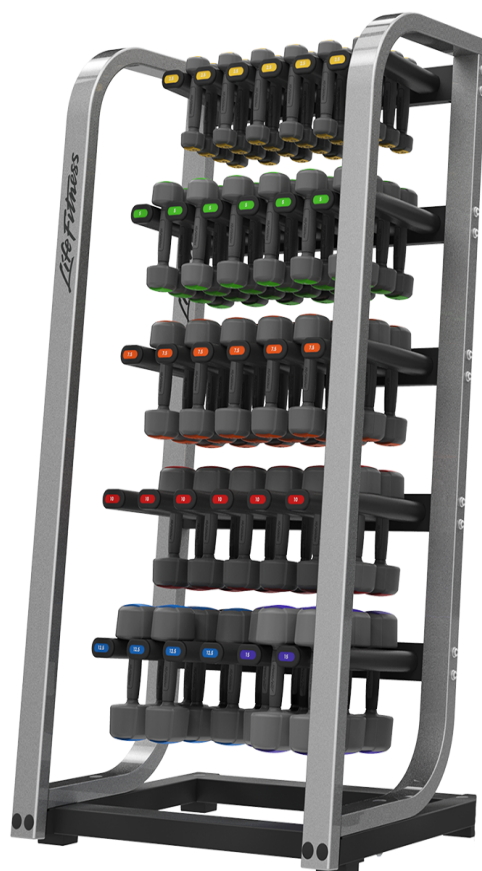

LF STUDIO RACK, DUMBBELL, ARCTIC SILVER

LF-GDB-2001-01

Parts Manual

2/5/2024 23:35:27 PM

Table of Contents

[Studio Collection Dumbbell Rack.....3](#)

Studio Collection Dumbbell Rack

Ref #	Part Number	Qty	Description
K1	1010631-0011	1	BLK: STUDIO DB UPRIGHTS, ARTIC SILVER
1	3273303	28	WASHER, 3/8, THRU-HARDENED
2	3236217	20	M10 X 1.5 X 100 SHCS, LOW HEAD
4	1008089-0093	1	WLDMT: DB RACK, ROW5, HWG
5	1008732-0093	1	WLDMT: DB RACK, ROW4, HWG
6	1008733-0093	1	WLDMT: DB RACK, ROW3, HWG
7	1008734-0093	1	WLDMT: DB RACK, ROW2, HWG
8	1008735-0093	1	WLDMT: DB RACK, ROW 1, HWG
10	1008324-0001	1	LABEL, DUMBBELL RACK HORN, LBS AND KG SET
11	1009078-0001	1	KIT: END CAPS, STUDIO DB
12	1008116-0093	1	WLDMT: DB RACK, BASE, HWG
13	3236201	4	M10 X 1.5 X 20 SHCS, LOW HEAD
14	3237407	8	PLUG, 1 IN HOLE
15	3114407	16	WASHER, FLAT #10 SAE ST BZ
16	3270601	16	SCREW, #10-32 X 3/8 TRX PAN ST BZ
17	8708901	4	PAD, SPL RUBBER FOOT
18	1002974-0002	4	CAP, 1.5IN X 3IN 11GA, END, CG
19	3236801	2	NUT, NYLOCK M10 X 1.5 SS
20	3236211	2	M10 X 1.5 X 70 SHCS, LOW HEAD
21	7571301	1	LABEL, SERIAL NUMBER
22	1009553-0002	2	CAP, 2IN X 3IN 11-14GA, END, CG
23	1002324-0001	1	LABEL, WARN, VERT, MULTI-LANG SHEET