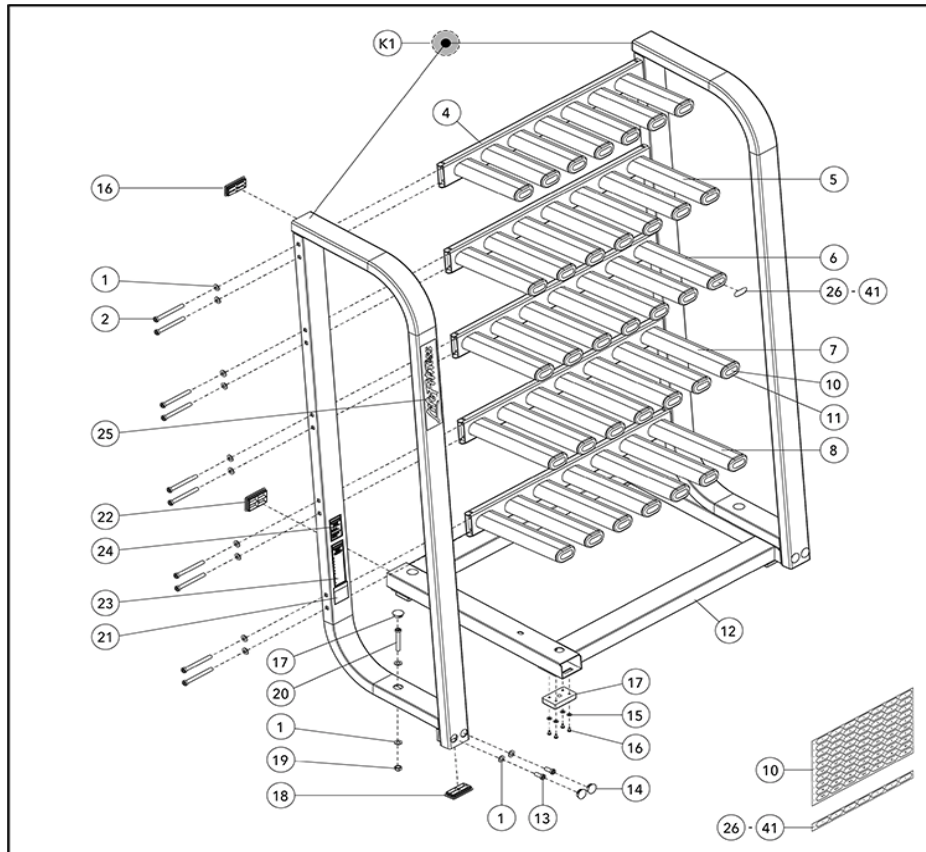

LF STUDIO RACK, DUMBBELL, ARCTIC SILVER

LF-GDB-2001-01

Parts Manual

2/5/2024 23:35:27 PM

Table of Contents

[Studio Collection Dumbbell Rack.....3](#)

Studio Collection Dumbbell Rack

Ref #	Part Number	Qty	Description
K1	1010631-0011	1	BLK: STUDIO DB UPRIGHTS, ARTIC SILVER
1	3273303	28	WASHER, 3/8, THRU-HARDENED
2	3236217	20	M10 X 1.5 X 100 SHCS, LOW HEAD
4	1008089-0093	1	WLDMT: DB RACK, ROW5, HWG
5	1008732-0093	1	WLDMT: DB RACK, ROW4, HWG
6	1008733-0093	1	WLDMT: DB RACK, ROW3, HWG
7	1008734-0093	1	WLDMT: DB RACK, ROW2, HWG
8	1008735-0093	1	WLDMT: DB RACK, ROW 1, HWG
10	1008324-0001	1	LABEL, DUMBBELL RACK HORN, LBS AND KG SET
11	1009078-0001	1	KIT: END CAPS, STUDIO DB
12	1008116-0093	1	WLDMT: DB RACK, BASE, HWG
13	3236201	4	M10 X 1.5 X 20 SHCS, LOW HEAD
14	3237407	8	PLUG, 1 IN HOLE
15	3114407	16	WASHER, FLAT #10 SAE ST BZ
16	3270601	16	SCREW, #10-32 X 3/8 TRX PAN ST BZ
17	8708901	4	PAD, SPL RUBBER FOOT
18	1002974-0002	4	CAP, 1.5IN X 3IN 11GA, END, CG
19	3236801	2	NUT, NYLOCK M10 X 1.5 SS
20	3236211	2	M10 X 1.5 X 70 SHCS, LOW HEAD
21	7571301	1	LABEL, SERIAL NUMBER
22	1009553-0002	2	CAP, 2IN X 3IN 11-14GA, END, CG
23	1002324-0001	1	LABEL, WARN, VERT, MULTI-LANG SHEET