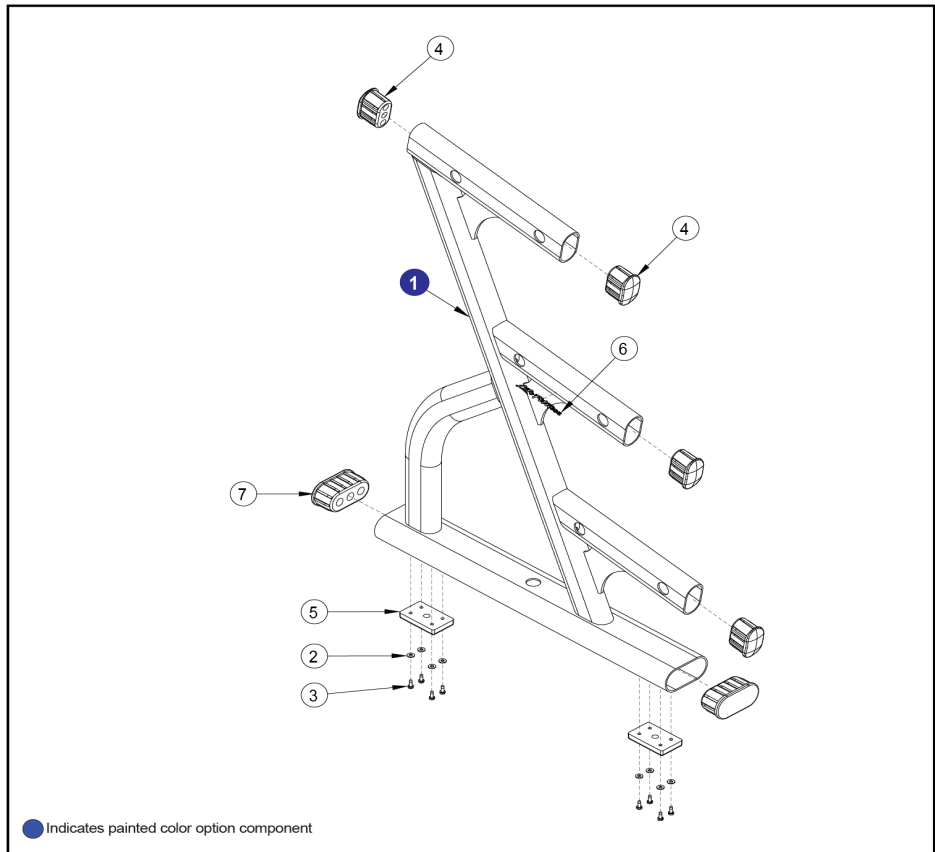

LBR-AR Hardware Pack

Ref #	Part Number	Qty	Description
1	LEA3251702	12	SCREW; M10 X1.5 25MM
2	3242002	12	NUT, M10 X 1.5 HEX NYLOCK
3	3237407	14	PLUG, 1 IN HOLE
4	3102514	12	WASHER, FLAT 3/8 IN SAE ST ZN
5	OP-DB3-HDWR	1	ASSY: OP-DB3; HARDWARE BAG

LBR-AR Left_Frame Assembly

Ref #	Part Number	Qty	Description
1	8308000	1	WLDMT, FRAME, LEFT
2	3114407	8	WASHER, FLAT #10 SAE ST BZ
3	LEA3239102	8	SCREW, M5X12 PHL PAN TT ST BZ
4	8137701	1	LABEL, ASTM, OLY HORZ-SHEET
5	7800502	4	CAP, SML FLOV END -CHR
6	7810811	2	PAD, RUBBER FOOT -CHR
7	8106101	1	LABEL LIFE FIT 13/16 X 4-3/8" SG, 10-0101-016, BNR
8	8012902	2	CAP, MFLOV END -CHR

LBR-AR Main Assembly

Ref #	Part Number	Qty	Description
1	1010462-0028	1	ASSY: DB3; ACCESSORY TRAY -CHR
2	LEA3251702	12	SCREW; M10 X1.5 25MM
3	3242002	12	NUT, M10 X 1.5 HEX NYLOCK
4	3237407	14	PLUG, 1 IN HOLE
5	3102514	12	WASHER, FLAT 3/8 IN SAE ST ZN

LBR-AR Right_Frame Assembly

Ref #	Part Number	Qty	Description
1	8309600	1	WLDMT, FRAME, RIGHT
2	3114407	8	WASHER, FLAT #10 SAE ST BZ
3	3270602	8	SCREW, #10-32 X .50 TRX PAN ST BZ
4	7800502	4	CAP, SML FLOV END -CHR
5	7810811	2	PAD, RUBBER FOOT -CHR
6	8106101	1	LABEL LIFE FIT 13/16 X 4-3/8" SG, 10-0101-016, BNR
7	8012902	2	CAP, MFLOV END -CHR