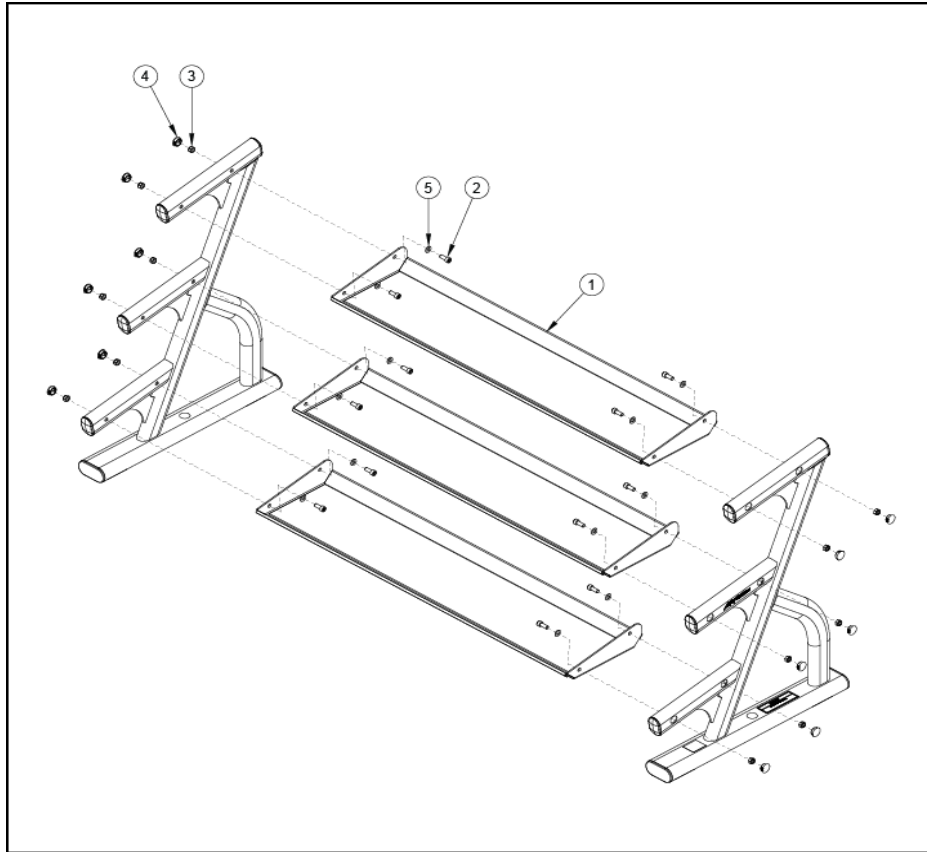

LF B&R 3-TIER ACCESSORY RACK

LBR-AR

Parts Manual

2/7/2025 9:32:57 AM

Table of Contents

LBR-AR Hardware Pack.....	3
LBR-AR Left Frame Assembly.....	4
LBR-AR Main Assembly.....	5
LBR-AR Right Frame Assembly.....	6

LBR-AR Hardware Pack

Ref #	Part Number	Qty	Description
1	LEA3251702	12	SCREW; M10 X1.5 25MM
2	3242002	12	NUT, M10 X 1.5 HEX NYLOCK
3	3237407	14	PLUG, 1 IN HOLE
4	3102514	12	WASHER, FLAT 3/8 IN SAE ST ZN
5	OP-DB3-HDWR	1	ASSY: OP-DB3; HARDWARE BAG

LBR-AR Left_Frame Assembly

Ref #	Part Number	Qty	Description
1	8308000	1	WLDMT, FRAME, LEFT
2	3114407	8	WASHER, FLAT #10 SAE ST BZ
3	LEA3239102	8	SCREW, M5X12 PHL PAN TT ST BZ
4	8137701	1	LABEL, ASTM, OLY HORZ-SHEET
5	7800502	4	CAP, SML FLOV END -CHR
6	7810811	2	PAD, RUBBER FOOT -CHR
7	8106101	1	LABEL LIFE FIT 13/16 X 4-3/8" SG, 10-0101-016, BNR
8	8012902	2	CAP, MFLOV END -CHR

LBR-AR Main Assembly

Ref #	Part Number	Qty	Description
1	1010462-0028	1	ASSY: DB3; ACCESSORY TRAY -CHR
2	LEA3251702	12	SCREW; M10 X1.5 25MM
3	3242002	12	NUT, M10 X 1.5 HEX NYLOCK
4	3237407	14	PLUG, 1 IN HOLE
5	3102514	12	WASHER, FLAT 3/8 IN SAE ST ZN