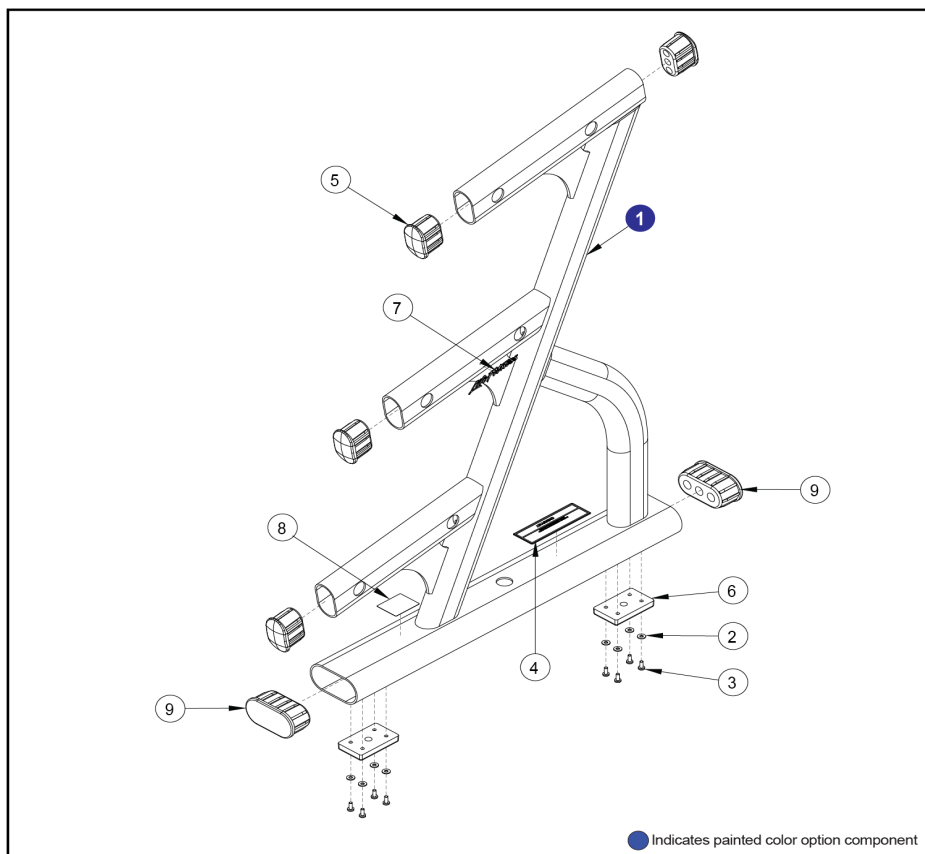

LF B&R 3-TIER ACCESSORY RACK

LBR-AR

Parts Manual

2/7/2025 9:32:57 AM

Table of Contents

LBR-AR Hardware Pack.....	3
LBR-AR Left Frame Assembly.....	4
LBR-AR Main Assembly.....	5
LBR-AR Right Frame Assembly.....	6

LBR-AR Hardware Pack

Ref #	Part Number	Qty	Description
1	LEA3251702	12	SCREW; M10 X1.5 25MM
2	3242002	12	NUT, M10 X 1.5 HEX NYLOCK
3	3237407	14	PLUG, 1 IN HOLE
4	3102514	12	WASHER, FLAT 3/8 IN SAE ST ZN
5	OP-DB3-HDWR	1	ASSY: OP-DB3; HARDWARE BAG

LBR-AR Left_Frame Assembly

Ref #	Part Number	Qty	Description
1	8308000	1	WLDMT, FRAME, LEFT
2	3114407	8	WASHER, FLAT #10 SAE ST BZ
3	LEA3239102	8	SCREW, M5X12 PHL PAN TT ST BZ
4	8137701	1	LABEL, ASTM, OLY HORZ-SHEET
5	7800502	4	CAP, SML FLOV END -CHR
6	7810811	2	PAD, RUBBER FOOT -CHR
7	8106101	1	LABEL LIFE FIT 13/16 X 4-3/8" SG, 10-0101-016, BNR
8	8012902	2	CAP, MFLOV END -CHR

LBR-AR Main Assembly

Ref #	Part Number	Qty	Description
1	1010462-0028	1	ASSY: DB3; ACCESSORY TRAY -CHR
2	LEA3251702	12	SCREW; M10 X1.5 25MM
3	3242002	12	NUT, M10 X 1.5 HEX NYLOCK
4	3237407	14	PLUG, 1 IN HOLE
5	3102514	12	WASHER, FLAT 3/8 IN SAE ST ZN