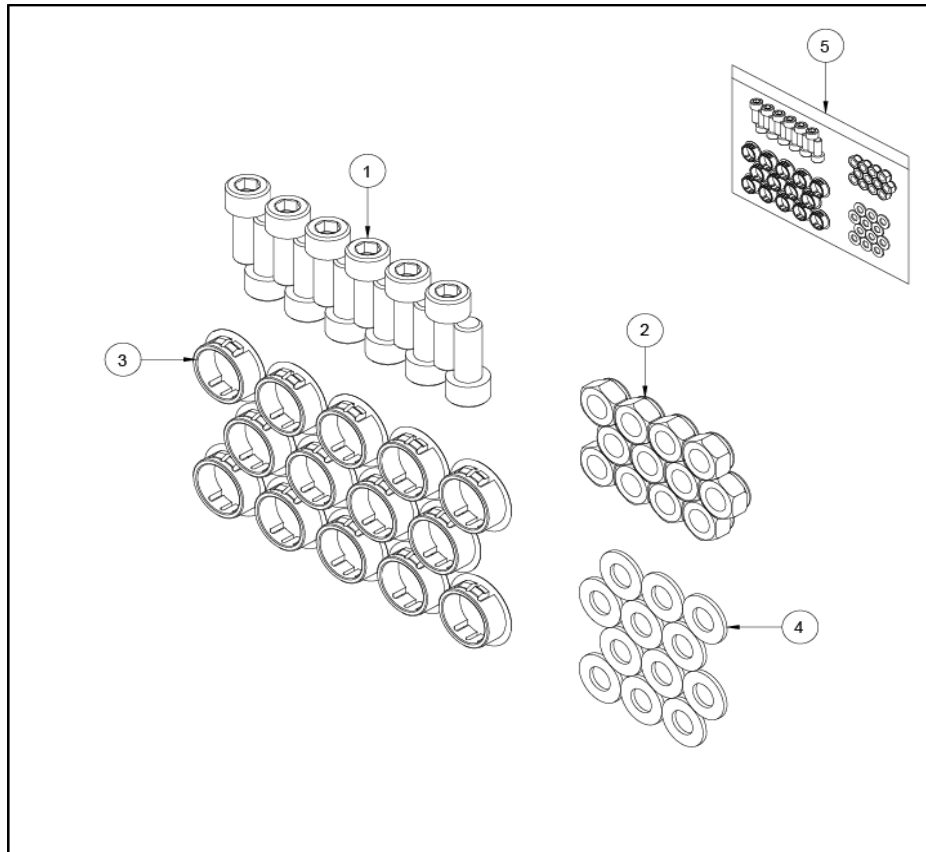

LF B&R 3-TIER ACCESSORY RACK

LBR-AR

Parts Manual

2/7/2025 9:32:57 AM

Table of Contents

LBR-AR Hardware Pack.....	3
LBR-AR Left Frame Assembly.....	4
LBR-AR Main Assembly.....	5
LBR-AR Right Frame Assembly.....	6

LBR-AR Hardware Pack

Ref #	Part Number	Qty	Description
1	LEA3251702	12	SCREW; M10 X1.5 25MM
2	3242002	12	NUT, M10 X 1.5 HEX NYLOCK
3	3237407	14	PLUG, 1 IN HOLE
4	3102514	12	WASHER, FLAT 3/8 IN SAE ST ZN
5	OP-DB3-HDWR	1	ASSY: OP-DB3; HARDWARE BAG

LBR-AR Left_Frame Assembly

Ref #	Part Number	Qty	Description
1	8308000	1	WLDMT, FRAME, LEFT
2	3114407	8	WASHER, FLAT #10 SAE ST BZ
3	LEA3239102	8	SCREW, M5X12 PHL PAN TT ST BZ
4	8137701	1	LABEL, ASTM, OLY HORZ-SHEET
5	7800502	4	CAP, SML FLOV END -CHR
6	7810811	2	PAD, RUBBER FOOT -CHR
7	8106101	1	LABEL LIFE FIT 13/16 X 4-3/8" SG, 10-0101-016, BNR
8	8012902	2	CAP, MFLOV END -CHR

LBR-AR Main Assembly

Ref #	Part Number	Qty	Description
1	1010462-0028	1	ASSY: DB3; ACCESSORY TRAY -CHR
2	LEA3251702	12	SCREW; M10 X1.5 25MM
3	3242002	12	NUT, M10 X 1.5 HEX NYLOCK
4	3237407	14	PLUG, 1 IN HOLE
5	3102514	12	WASHER, FLAT 3/8 IN SAE ST ZN