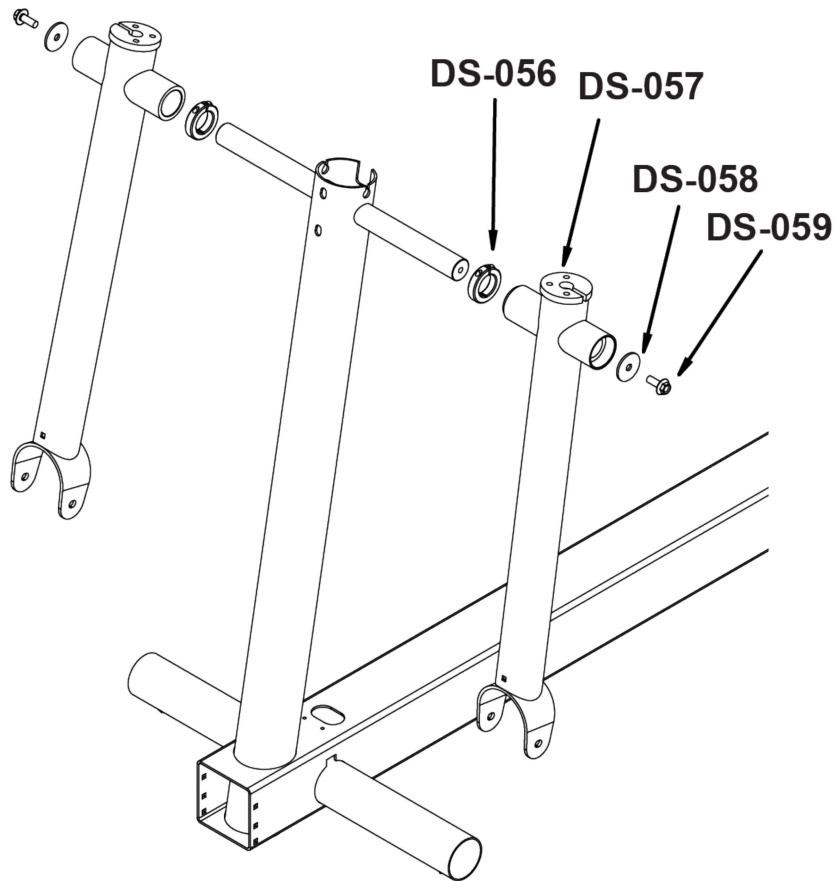

****Note: When ordering a Pedal Assembly, the Pedal Kit (DS-047) is **NOT** included and needs to be ordered separately.**

Rocker Arm Assembly

Parts List

Item	Alpha Code	Part Number	Description (Quantity)
DS-056	CXX, CAX, PFX	0K61-01259-0000	SHAFT SPLIT COLLAR
DS-057	CXX, CAX, PFX	AK61-00094-0007	ROCKER ARM (LEFT OR RIGHT)
	CSX8xxxxx	AK61-00094-0005	ROCKER ARM - RETRO FITNESS (LEFT OR RIGHT)
	CSX6xxxxx, PFX	AK61-00094-0008	ROCKER ARM - PLANET FITNESS (LEFT OR RIGHT)
DS-058	CXX, CAX, PFX	0017-00104-0454	FLAT WASHER
DS-059	CXX, CAX, PFX	0017-00101-1635	HEX BOLT