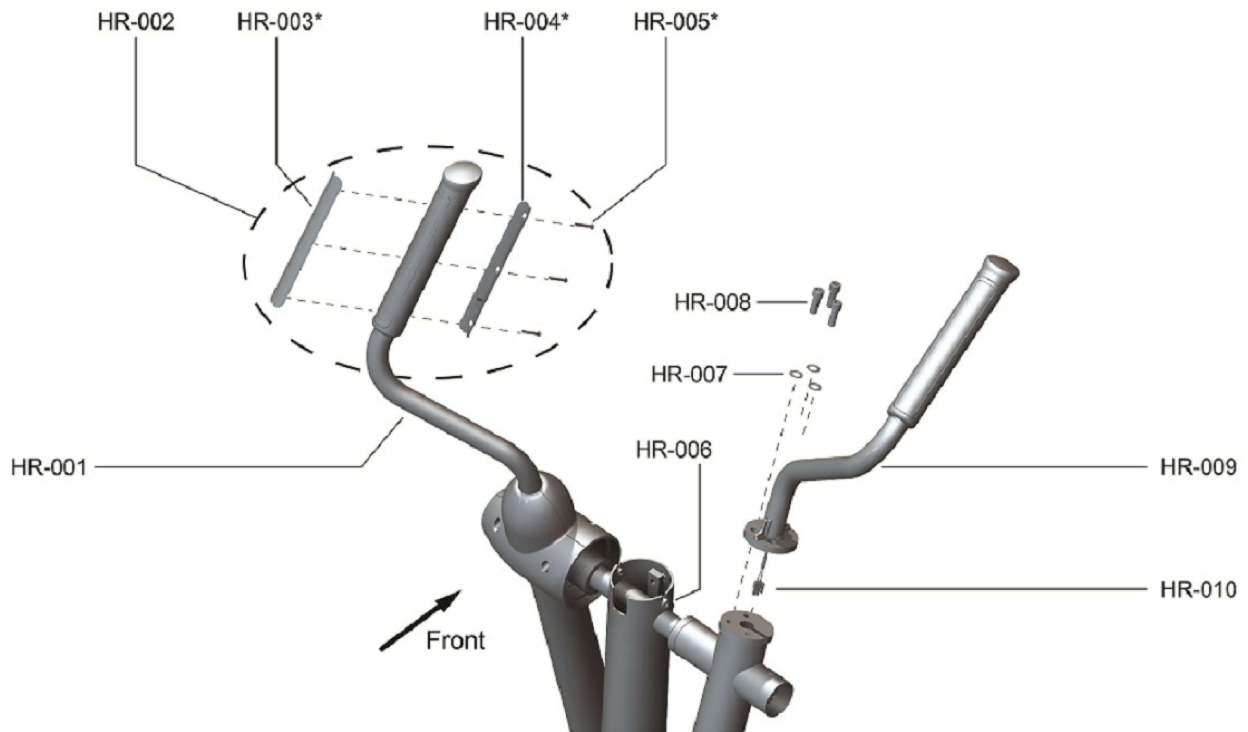

Heart Rate System

Parts List

Item	Alpha Code	Part Number	Description (Quantity)
HR-001	CXX, CAX, PFX	AK61-00258-0002	UPPER ARM ASSEMBLY (LEFT)
	CXX8XXXXXX	AK61-00258-0004	UPPER ARM ASSEMBLY - RETRO FITNESS (LEFT)
	CXX6XXXXXX, PFX	AK61-00258-0006	UPPER ARM ASSEMBLY - PLANET FITNESS (LEFT)
HR-002	CXX, CAX, PFX	GK69-00002-0002	ELECTRODE KIT - INCLUDES ITEMS IN ASTERISK (*)
HR-003*	CXX, CAX	GK69-00002-0002	ELECTRODE - TOP (SEE NOTE)
HR-004*	CXX, CAX	GK69-00002-0002	ELECTRODE - BOTTOM (SEE NOTE)
HR-005*	CXX, CAX	GK69-00002-0002	SCREW, 6-18 X 16 PHL PAN (3) (SEE NOTE)
HR-006	CXX, CAX, PFX	0017-00042-1078	STRAIN RELIEF BUSHING (2)
HR-007	CXX, CAX, PFX	0017-00104-0450	FLAT WASHER (3)
HR-008	CXX, CAX, PFX	0017-00101-1645	SCREW 3/8-16 HXS SC CS BZ (3)
HR-009	CXX, CAX, PFX	AK61-00258-0003	UPPER ARM ASSEMBLY (RIGHT)
	CXX8XXXXXX	AK61-00258-0005	UPPER ARM ASSEMBLY - RETRO FITNESS (RIGHT)
	CXX6XXXXXX, PFX	AK61-00258-0007	UPPER ARM ASSEMBLY - PLANET FITNESS (RIGHT)
HR-010	CXX, CAX	AK61-00051-0000	LIFE PULSE CABLE

* Note: Not available separately - part of Electrode Kit PN GK69-00002-0002