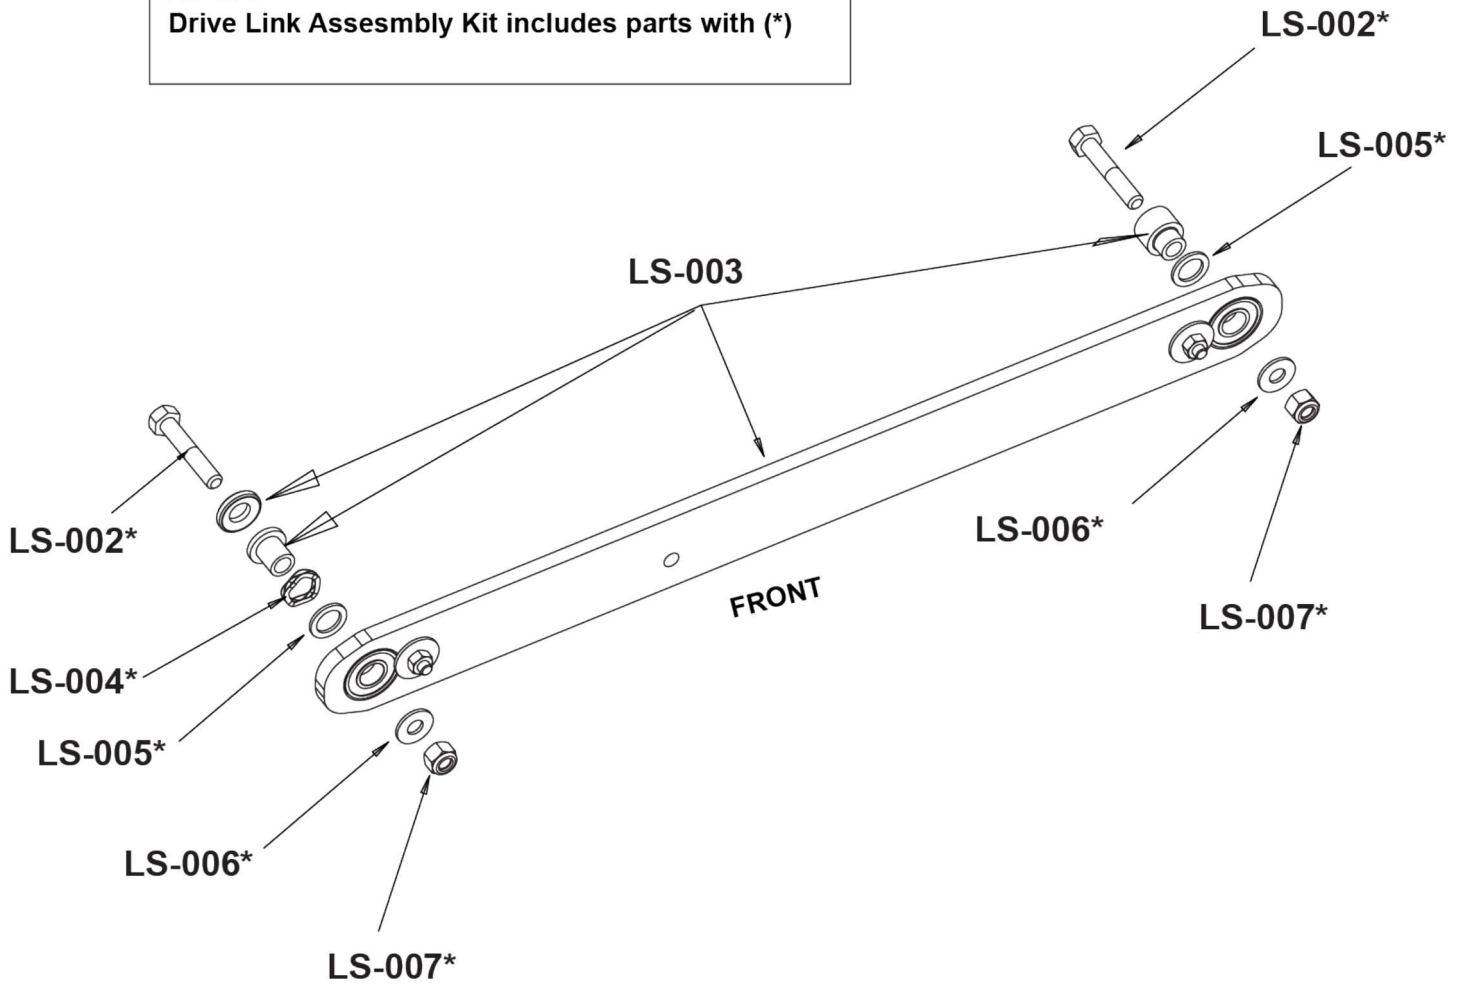

Linkage System

LS-001
Drive Link Assesmbly Kit includes parts with (*)

Parts List

Item	Alpha Code	Part Number	Description (Quantity)
LS-001	CXX, PFX	GK61-00002-0020	DRIVE LINKAGE ASSEMBLY KIT - INCLUDES PARTS IN ASTERISK (*)
LS-002*	CXX, PFX		BOLT 5/16-18X28
LS-003*	CXX, PFX		CONTROL LINK ASSEMBLY, 18"
LS-004*	CXX, PFX		SPRING, WAVE WASHER
LS-005*	CXX, PFX		WASHER 515-.750-062 FL-D ST ZN
LS-006*	CXX, PFX		WASHER 328-.750-062 FL-D ST ZN
LS-007*	CXX, PFX		HEX NUT 5/16-18 LOCKING