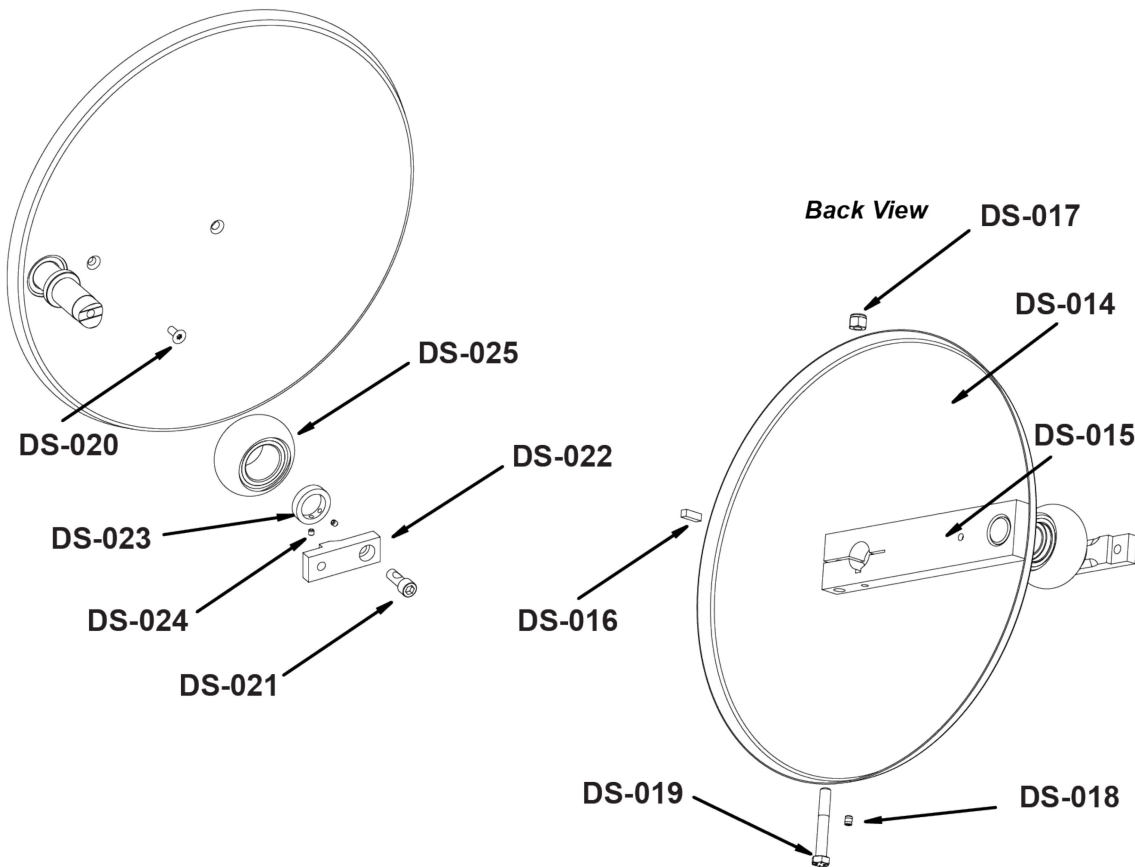

Note 1: Includes DS-002 and DS-003.

Roller Assembly

Front View

Parts List

Item	Alpha Code	Part Number	Description
DS-014	CXX, CAX	0K61-03100-5104	Crank Cover
	CXX8xxxxx	AK86-00085-0000	Crank Cover - Retro Fitness
	CXX6xxxxx	AK86-00086-0000	Crank Cover - Planet Fitness
	PFX	AK61-0262-0000	Crank Cover - Planet Fitness
DS-015	CXX, CAX, PFX	AK61-00064-0001	Crank Arm
DS-016	CXX, CAX, PFX	0K53-01122-0000	Square Key
DS-017	CXX, CAX, PFX	0017-00103-0025	Locking Nut
DS-018	CXX, CAX, PFX	0017-00101-0333	Set Screw 1/4-20x5
DS-019	CXX, CAX, PFX	0017-00101-1606	Bolt
DS-020	CXX, CAX, PFX	0017-00101-1728	Screw (2)
DS-021	CXX, CAX, PFX	0017-00101-1645	Allen-Head Cap Screw
DS-022	CXX, CAX, PFX	0K61-03004-0000	Arm Extension
DS-023	CXX, CAX, PFX	0K61-01260-0000	Shaft Collar
DS-024	CXX, CAX, PFX	0017-00101-0314	Set Screws (2)
DS-025	CXX, CAX, PFX	GK61-00002-0026	Roller