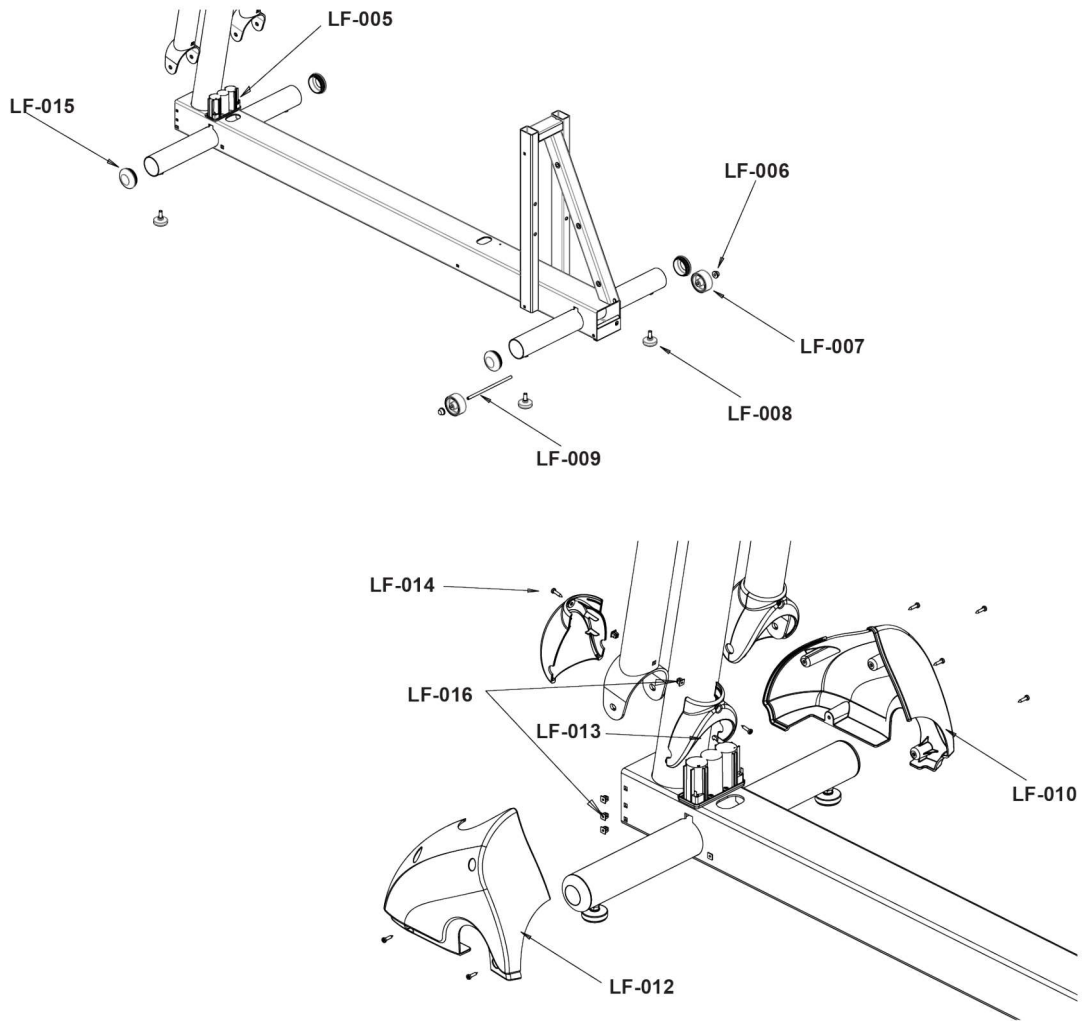

Clevis and Front Frame Covers

Parts List

Item	Alpha Code	Part Number	Description (Quantity)
LF-005	CXX, PFX	0017-00003-0685	6V BATTERY (CSLX ONLY)
LF-006	CXX, CAX, PFX	0017-00042-1066	WHEEL CAP (2)
LF-007	CXX, CAX, PFX	0017-00042-0674	WHEEL (2)
LF-008	CXX, CAX, PFX	AK61-00035-0000	LEG LEVELER (4)
LF-009	CXX, CAX, PFX	0K61-01300-0000	WHEEL SHAFT
LF-010	CXX, CAX, PFX CXX, CAX, PFX	0K61-06250-0003	FRONT COVER (RIGHT)
	CXX8xxxxx	0K61-06250-0504	FRONT COVER- RETRO FITNESS (RIGHT)
LF-011	CXX, CAX, PFX	0017-00101-1242	PHILLIPS SCREW (18)
LF-012	CXX, CAX, PFX	0K61-06240-0003	FRONT COVER (LEFT)
	CXX8xxxxx	0K61-06240-0504	FRONT COVER - RETRO FITNESS (LEFT)
LF-013	CXX, CAX, PFX	AK61-00062-0003	CLEVIS COVER (2)
	CXX8xxxxx	AK61-00062-0002	CLEVIS COVER - RETRO FITNESS (2)
LF-014	CXX, CAX, PFX	0017-00101-1242	CLEVIS COVER SCREWS (2)
LF-015	CXX, CAX, PFX	0K61-01284-0204	STABILIZER CAP (4)
LF-016	CXX, CAX, PFX	0017-00042-1147	GROMMETS (14)