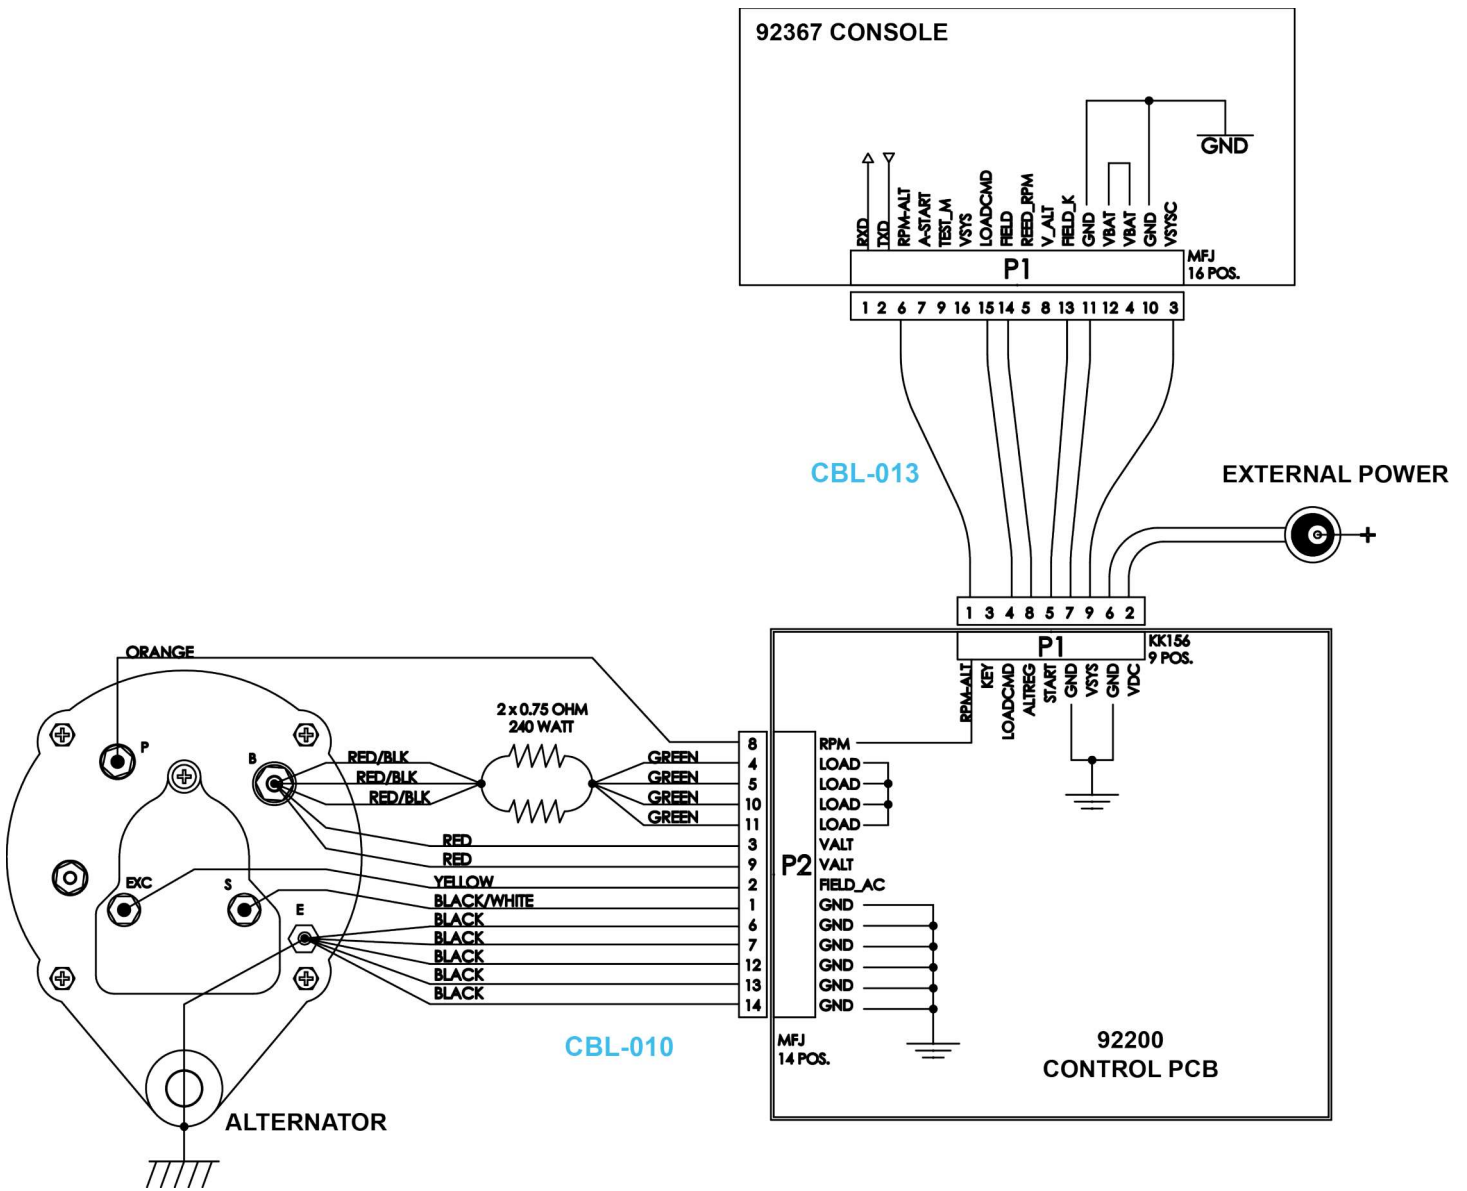

Cables and Wiring Diagrams

Parts List

Item	Alpha Code	Part Number	Description (Quantity)
CBL-001	CXX, CAX, PFX	118E-00001-0140	SWITCH; REED; SPST
CBL-002	CXX, CAX, PFX	118E-00001-0266	LOWER DISPLAY CABLE; FFC 16 PIN 1.25MM; 7IN.
CBL-003	CXX, CAX, PFX	AK32-00020-0002	COAX CBL ASSY - 120 IN.
CBL-004	CXX, CAX, PFX	AK32-00078-0001	POWER EXTENSION CBL ASSY - 120 IN
CBL-005	CXX, CAX, PFX	AK86-00025-0201	HEADPHONE JACK
CBL-007	CXX, CAX, PFX	AK47-00063-0001	DC POWER
CBL-008	CXX, CAX, PFX	AK61-00051-0001	LIFEPULSE - USER-ARM
CBL-009	CXX, CAX, PFX	AK61-00052-0002	LIFEPULSE - CONSOLE
CBL-010	CAX	AK61-00131-0000	POWER-CONTROL - CSX
CBL-011	CXX, PFX	AK61-00135-0000	POWER-CONTROL - CLSX
CBL-012	CXX, PFX	AK61-00136-0000	CONSOLE - CLSX
CBL-013	CAX	AK61-00138-0000	CONSOLE - CSX
CBL-017	CXX, CAX, PFX	AK69-00157-0000	POLAR
CBL-018	CXX, CAX, PFX	AK86-00087-0200	iPOD CBL ASSY - NON-TREAD
CBL-019	CXX, CAX, PFX	AK86-00002-0000	TV CONTROL - NON-TREAD
CBL-020	CXX, CAX, PFX	AK86-00003-0000	CONSOLE IPOD - NON- TREAD

SEE FOLLOWING PAGES FOR WIRING DIAGRAMS

Wiring Diagram - Control PCB-CLSX

Wiring Diagram - Control PCB-CSX

Wiring Diagram -LCD TV and Heart Rate Handles - All Models