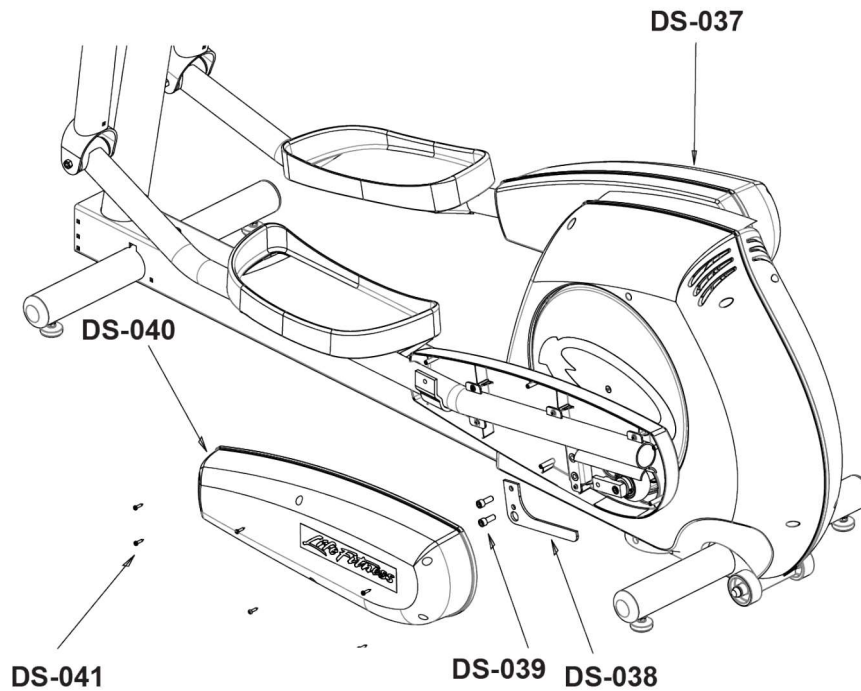

Anti-Lift Bracket and Outer Pedal Covers

Parts List

Item	Alpha Code	Part Number	Description (Quantity)
DS-037	CXX, PFX	AK61-00214-0005	RIGHT LINK COVER WITH INK TRANSFER DECAL (CLSX)
	CAX	AK61-00214-0007	RIGHT LINK COVER WITH INK TRANSFER DECAL (CSX)
	CXX8XXXXXX	AK61-00214-0003	RIGHT LINK COVER WITH INK TRANSFER DECAL (CSX)
	CXX6XXXXXX, PFX	AK61-00214-0009	RIGHT LINK COVER - PLANET FITNESS
DS-038	CXX, CAX, PFX	0K61-04114-0000	ANTI-LIFT BRACKET
DS-039	CXX, CAX, PFX	0017-00101-1645	ALLEN HEAD BOLT
DS-040	CXX, PFX	AK61-00214-0006	LEFT LINK COVER WITH INK TRANSFER DECAL (CLSX)
	CAX	AK61-00214-0008	LEFT LINK COVER WITH INK TRANSFER DECAL (CSX)
	CXX8XXXXXX	AK61-00214-0004	LEFT LINK COVER - RETRO FITNESS
	CXX6XXXXXX, PFX	AK61-00214-0010	LEFT LINK COVER - PLANET FITNESS
DS-041	CXX, CAX, PFX	0017-00101-0991	PHILLIPS PAN SCREW