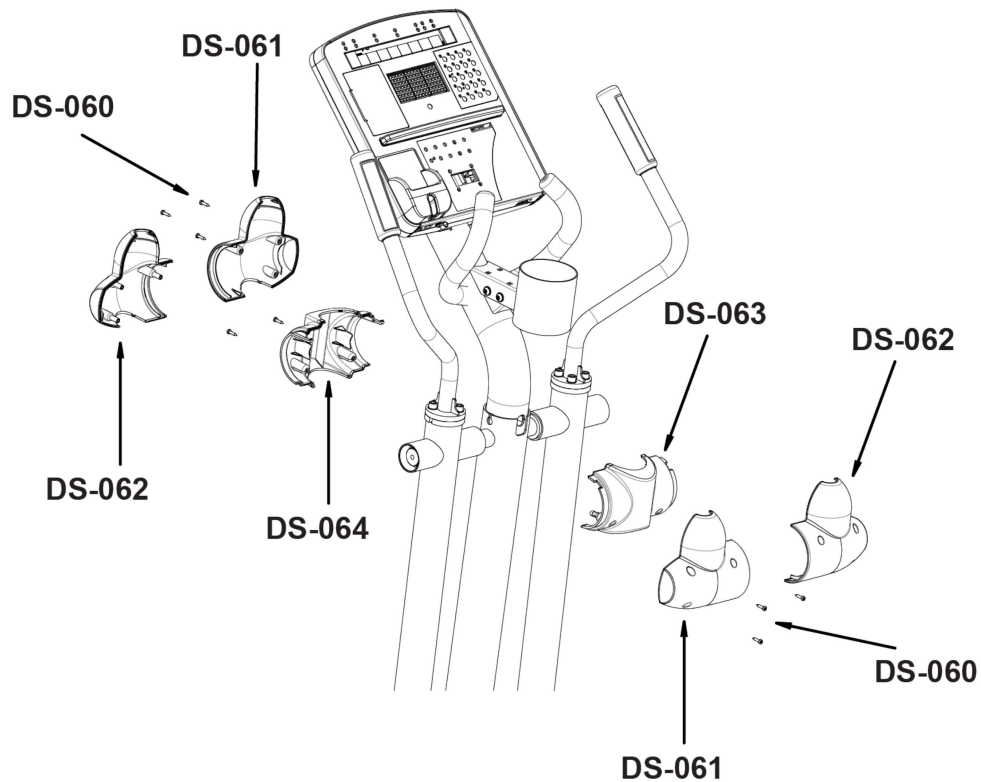

****Note: When ordering a Pedal Assembly, the Pedal Kit (DS-047) is **NOT** included and needs to be ordered separately.**

Rocker Arm Assembly

Parts List

Item	Alpha Code	Part Number	Description (Quantity)
DS-056	CXX, CAX, PFX	0K61-01259-0000	SHAFT SPLIT COLLAR
DS-057	CXX, CAX, PFX	AK61-00094-0007	ROCKER ARM (LEFT OR RIGHT)
	CSX8xxxxx	AK61-00094-0005	ROCKER ARM - RETRO FITNESS (LEFT OR RIGHT)
	CSX6xxxxx, PFX	AK61-00094-0008	ROCKER ARM - PLANET FITNESS (LEFT OR RIGHT)
DS-058	CXX, CAX, PFX	0017-00104-0454	FLAT WASHER
DS-059	CXX, CAX, PFX	0017-00101-1635	HEX BOLT

Dead Shaft Covers

Parts List

Item	Alpha Code	Part Number	Description (Quantity)
DS-060	CXX, CAX, PFX	0017-00101-1242	PHILLIPS PAN SCREW (8)
DS-061	CXX, CAX, PFX	0K61-06341-0004	REAR ROCKER ARM COVER (2)
	CXX8xxxxx	0K61-06341-0505	REAR ROCKER ARM COVER - RETRO FITNESS (2)
DS-062	CXX, CAX, PFX	0K61-06340-0004	FRONT ROCKER ARM COVER (2)
	CXX8xxxxx	0K61-06340-0505	FRONT ROCKER ARM COVER - RETRO FITNESS (2)
DS-063	CXX, CAX, PFX	0K61-06351-0004	REAR DEADSHAFT COVER
	CXX8xxxxx	0K61-06351-0505	REAR DEADSHAFT COVER - RETRO FITNESS
DS-064	CXX, CAX, PFX	0K61-06350-0004	FRONT DEADSHAFT COVER
	CXX8xxxxx	0K61-06350-0505	FRONT DEADSHAFT COVER - RETRO FITNESS