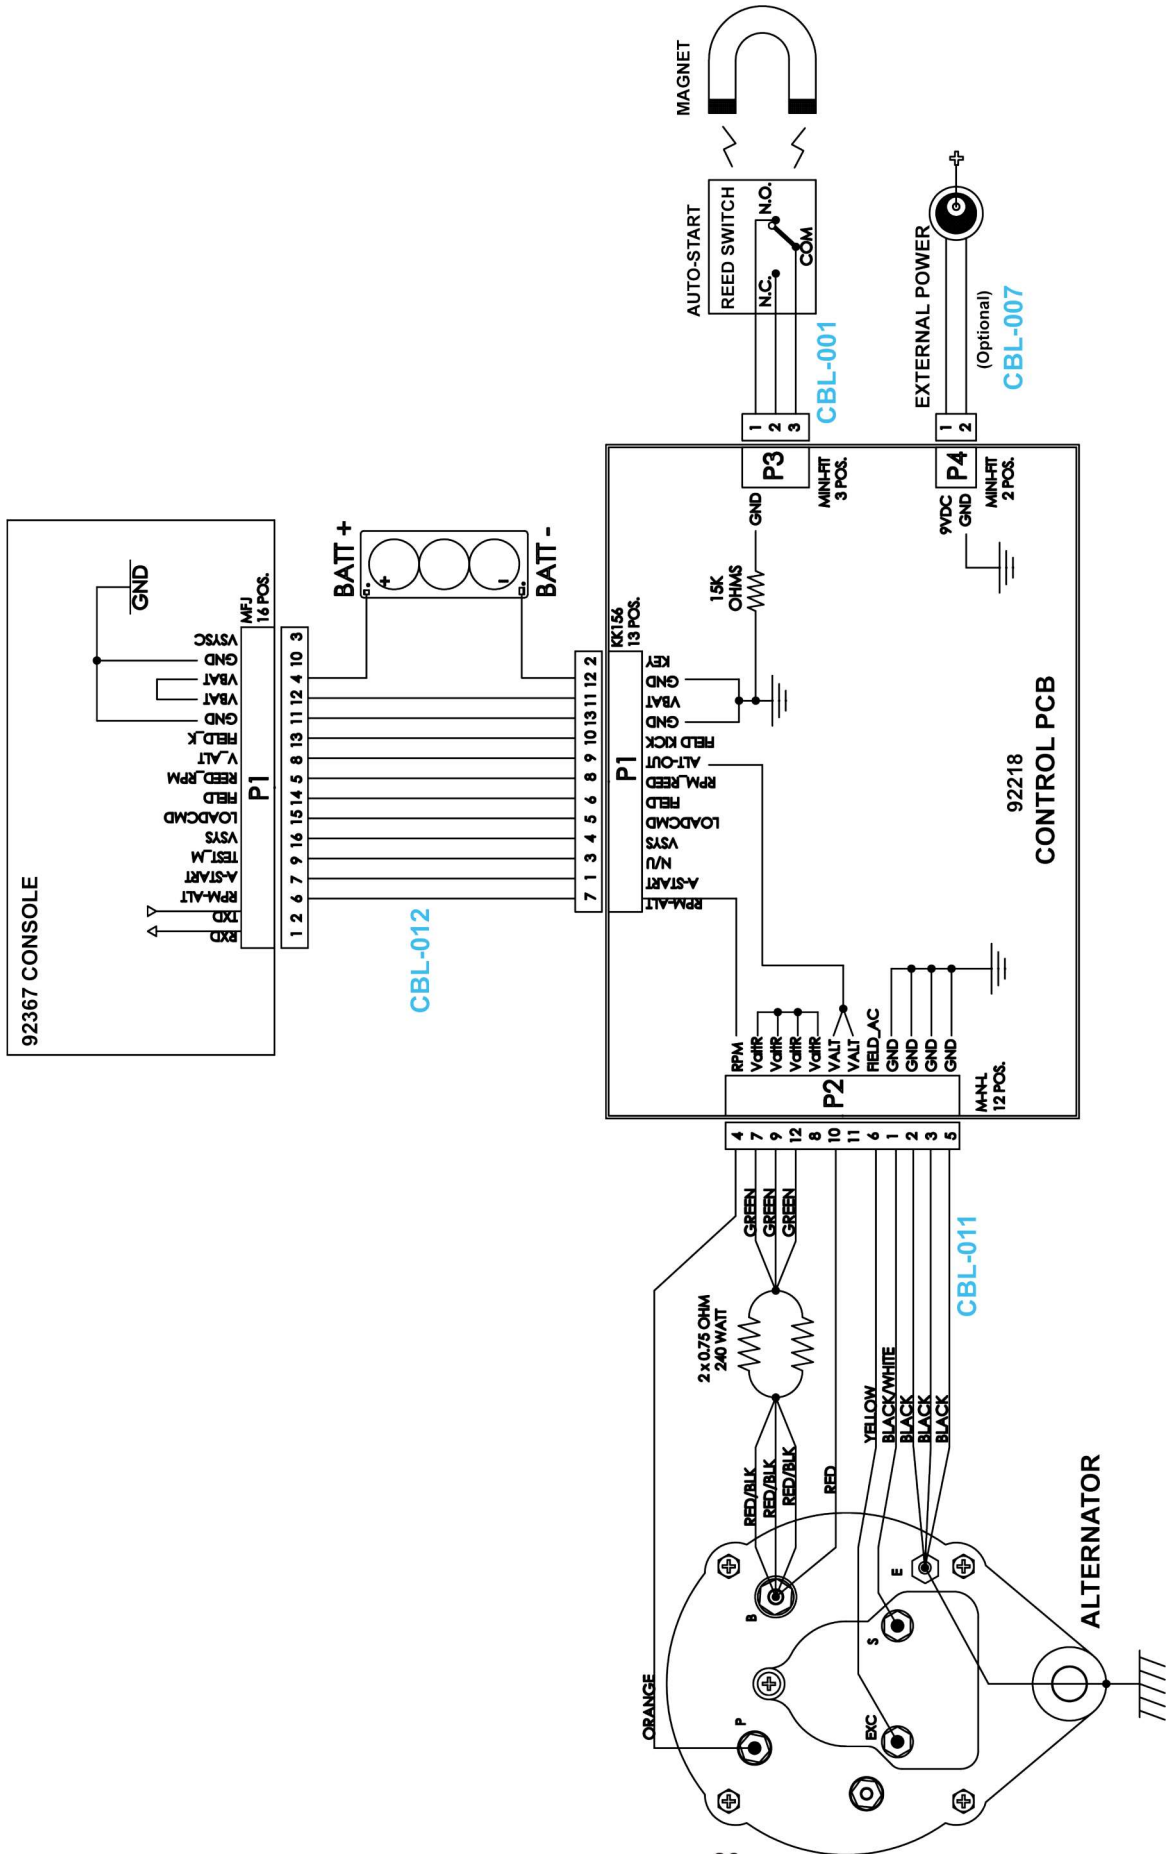

Wiring Diagram - Control PCB-CLSX