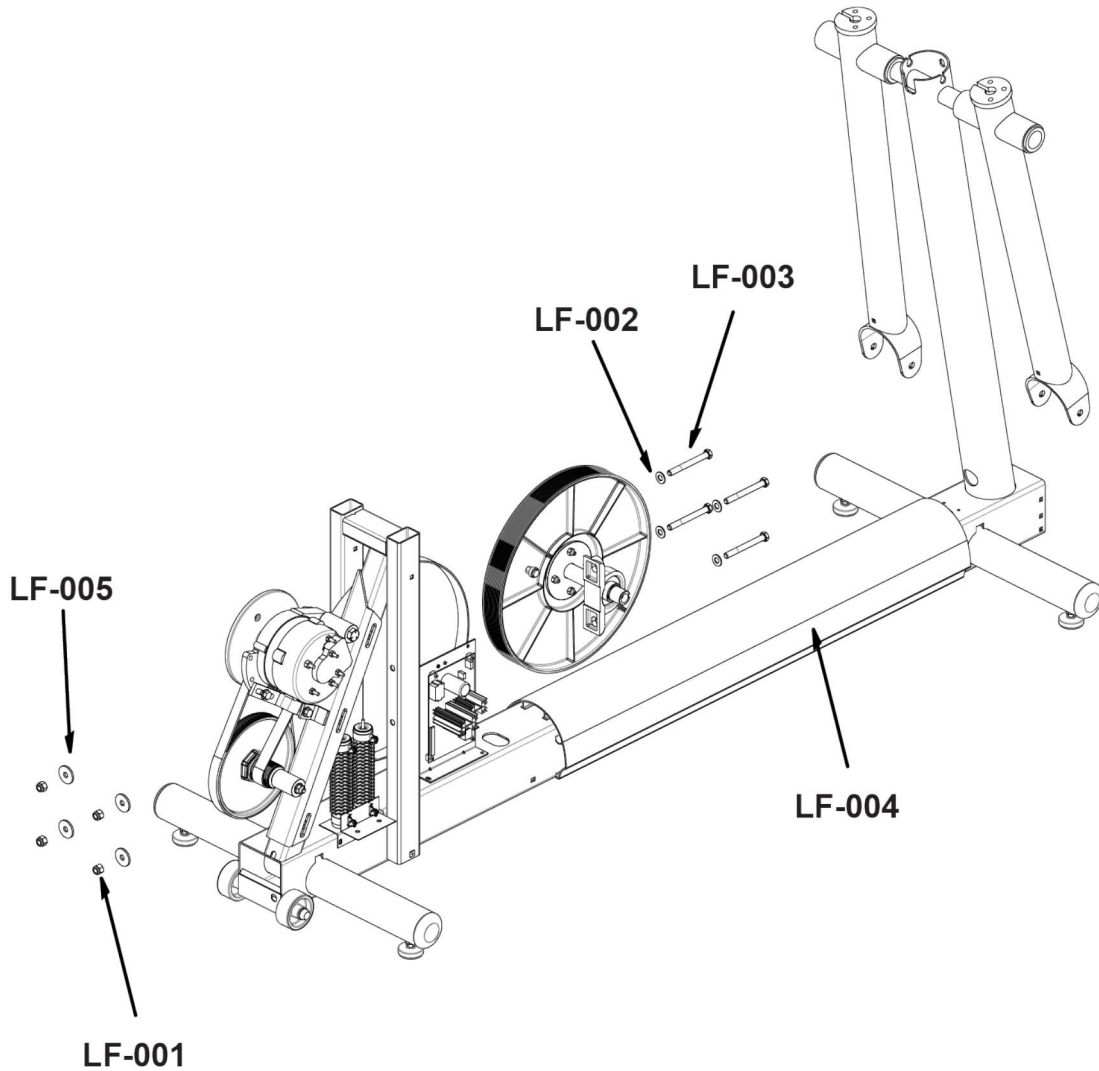

Lower Frame System Pillow Block, Extrusion Cover

Parts List

Item	Alpha Code	Part Number	Description (Quantity)
LF-001	CXX, CAX, PFX	0017-00103-0025	PILLOW BLOCK BEARING NUTS
LF-002	CXX, CAX, PFX	0017-00104-0192	PILLOW BLOCK BEARING WASHERS
LF-003	CXX, CAX, PFX	0017-00101-1608	PILLOW BLOCK BEARING BOLTS
LF-004	CXX, CAX, PFX	0K61-06121-0008	EXTRUSION COVER
	CXX8xxxxx	0K61-06121-0609	EXTRUSION COVER - RETRO FITNESS
LF-005	CXX, CAX, PFX	0017-00104-0194	PILLOW BLOCK BEARING WASHERS