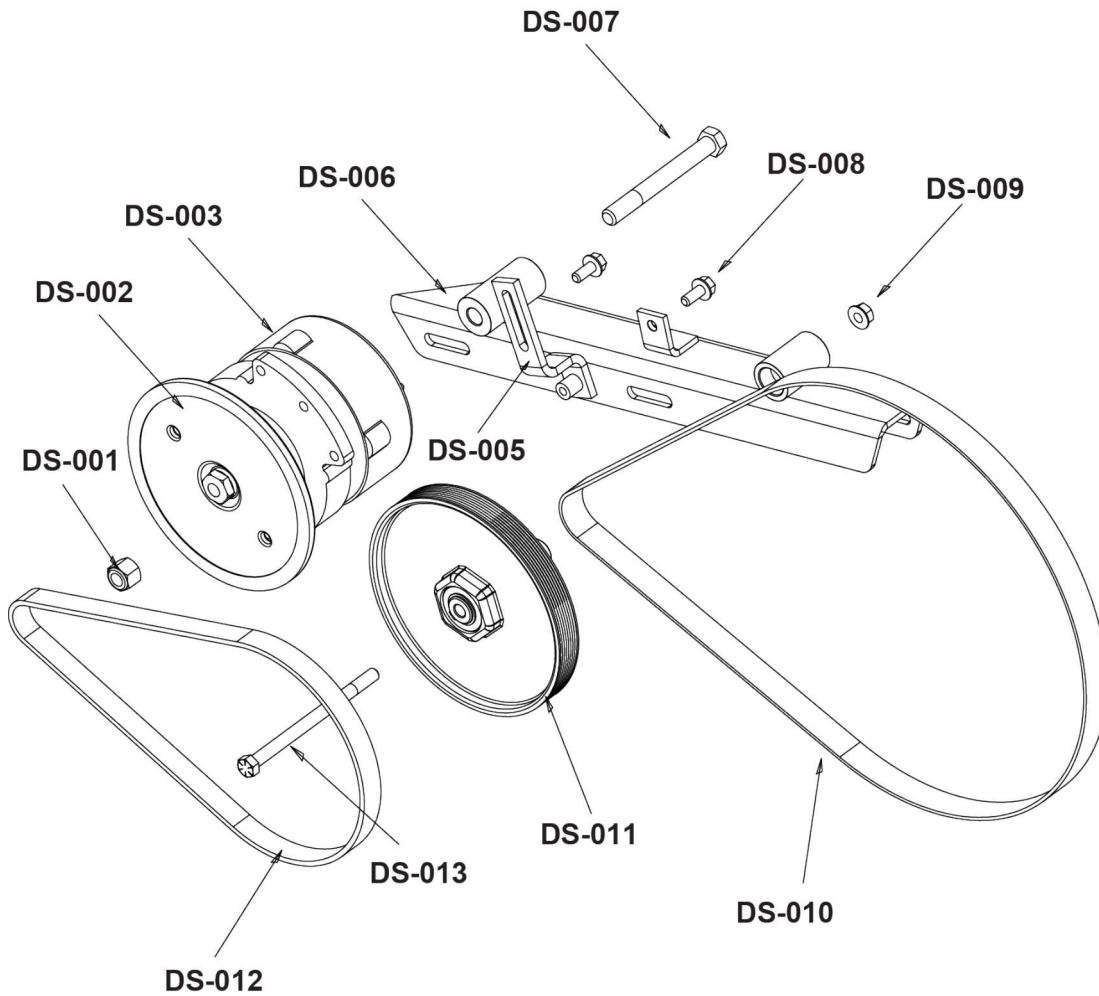

Drive System

Drive Belts and Alternator

Parts List

Item	Alpha Code	Part Number	Description (Quantity)
DS-001	CXX, CAX, PFX	0017-00103-0117	LOCK NUT
DS-002	CXX, CAX, PFX	0K61-02500-0001	ALTERNATOR FLYWHEEL
DS-003	CXX, CAX, PFX	0017-00009-0841	ALTERNATOR
DS-004	CXX, CAX, PFX	AK61-00250-0001	ALTERNATOR W/FLYWHEEL ASSEMBLY (SEE NOTE 1)
DS-005	CXX, CAX, PFX	0K61-02601-0000	ALTERNATOR STRAP WITH INSERT
DS-006	CXX, CAX, PFX	0K61-02400-0001	INTERMEDIATE BRACKET
DS-007	CXX, CAX, PFX	0017-00101-0964	ALTERNATOR PIVOT BOLT
DS-008	CXX, CAX, PFX	0017-00101-0986	ALTERNATOR STRAP BOLT (2)
DS-009	CXX, CAX, PFX	0017-00103-0188	FLANGE LOCK NUT
DS-010	CXX, CAX, PFX	GK61-00002-0056	DRIVE BELT
DS-011	CXX, CAX, PFX	GK61-00002-0056	INTERMEDIATE PULLEY ASSEMBLY
DS-012	CXX, CAX, PFX	0K53-01447-0000	ALTERNATOR BELT
DS-013	CXX, CAX, PFX	0017-00101-1651	INTERMEDIATE PULLEY BOLT

Note 1: Includes DS-002 and DS-003.