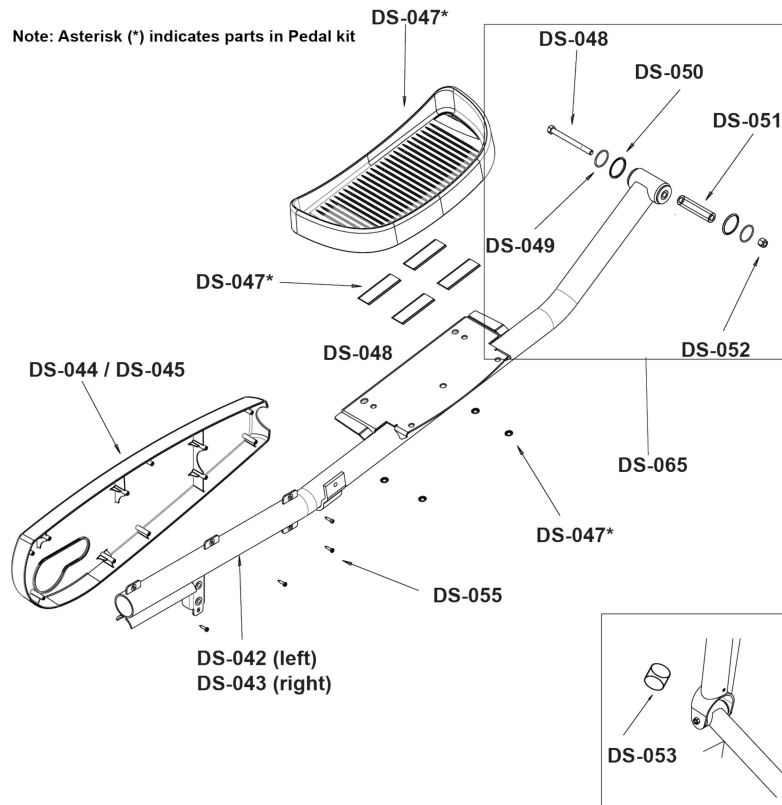

Pedal Lever Assembly

Parts List

ITEM	ALPHA CODE	PART NUMBER	DESCRIPTION
DS-042**	CXX, CAX, PFX	AK61-00265-5201	LEFT PEDAL ASSEMBLY
	CXX8XXXXX	AK61-00265-5601	LEFT PEDAL ASSEMBLY - RETRO FITNESS
	CXX6XXXXX, PFX	AK61-00265-5801	LEFT PEDAL ASSEMBLY - PLANET FITNESS
DS-043**	CXX, CAX	AK61-00265-5200	RIGHT PEDAL ASSEMBLY
	CXX8XXXXX	AK61-00265-5600	RIGHT PEDAL ASSEMBLY - RETRO FITNESS
	CXX6XXXXX, PFX	AK61-00265-5800	RIGHT PEDAL ASSEMBLY - PLANET FITNESS
DS-044	CXX, CAX, PFX	0K61-06300-0005	INSIDE COVER (LEFT)
	CXX8XXXXX	0K61-06300-0506	INSIDE COVER - RETRO FITNESS (LEFT)
DS-045	CXX, CAX, PFX	0K61-06320-0005	INSIDE COVER (RIGHT)
	CXX8XXXXX	0K61-06320-0506	INSIDE COVER - RETRO FITNESS (RIGHT)
DS-047	CXX, CAX	GK61-00002-0055	PEDAL KIT - INCLUDES ITEMS IN ASTERKISK (*)
DS-047*	CXX, CAX, PFX		PEDAL
DS-047*	CXX, CAX, PFX		TAPE (4)
DS-047*	CXX, CAX, PFX		PUSH-ON CLIP (4)
DS-048	CXX, CAX, PFX	0017-00101-1646	BOLT
DS-049	CXX, CAX, PFX	0K61-01356-0000	BEVELED WASHER (2)
DS-050	CXX, CAX, PFX	0017-00041-0053	O-RING (2)
DS-051	CXX, CAX, PFX	0K61-01076-0000	PEDAL LEVER CLEVIS SHAFT
DS-052	CXX, CAX, PFX	0017-00103-0137	LOCKING NUT
DS-053	CXX, CAX, PFX	0K61-01410-0200	ROCKER SEAL
DS-055	CXX, CAX, PFX	0017-00101-1242	SCREW
DS-065	CXX, CAX, PFX	GK61-00002-0046	CLEVIS JOINT KT

Note: When ordering a Pedal Assembly, the Pedal Kit (DS-047) is **NOT included and needs to be ordered separately.