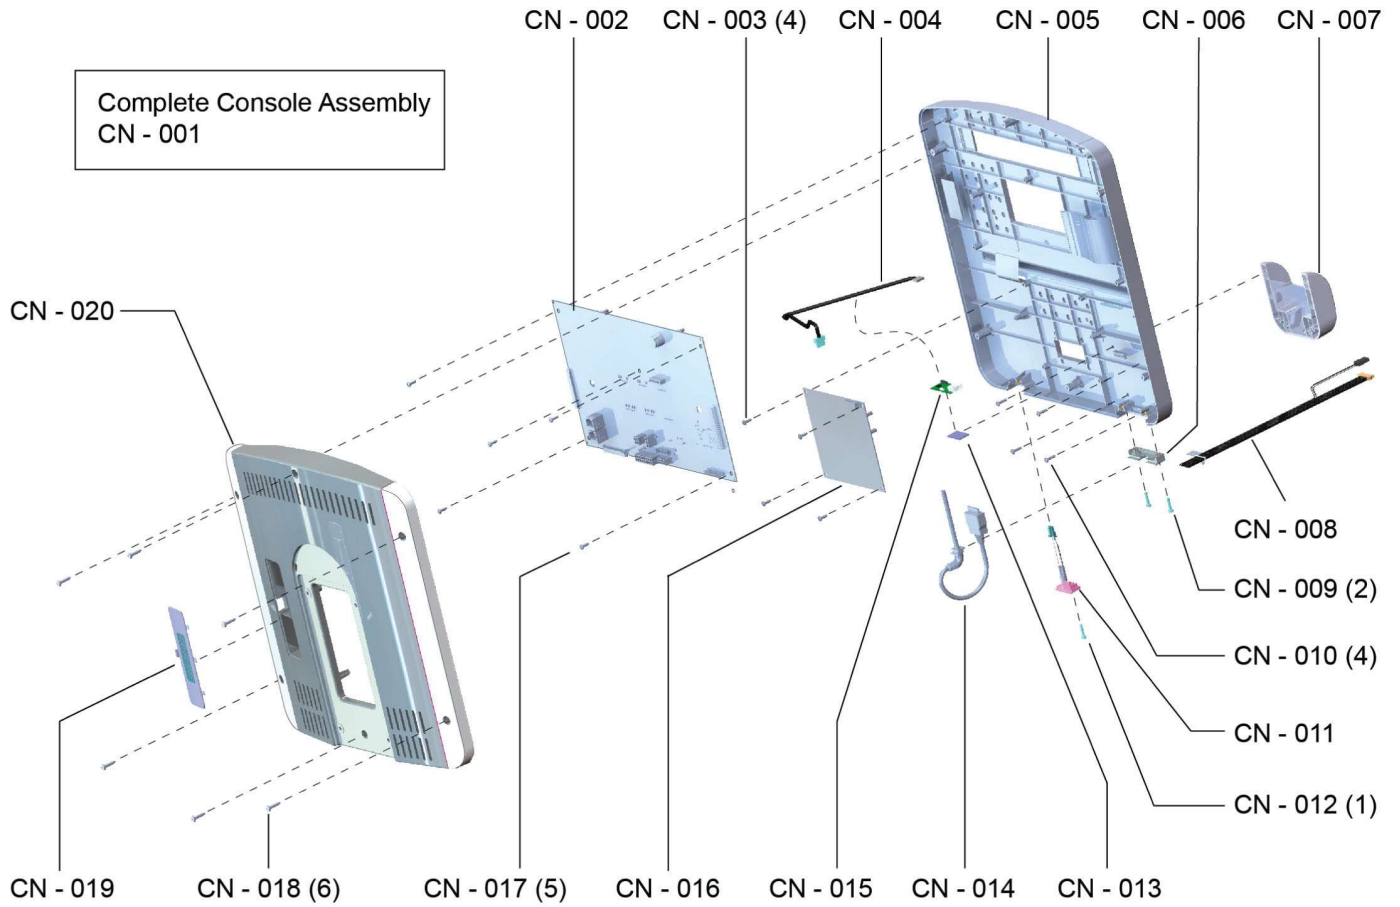

Console Assembly