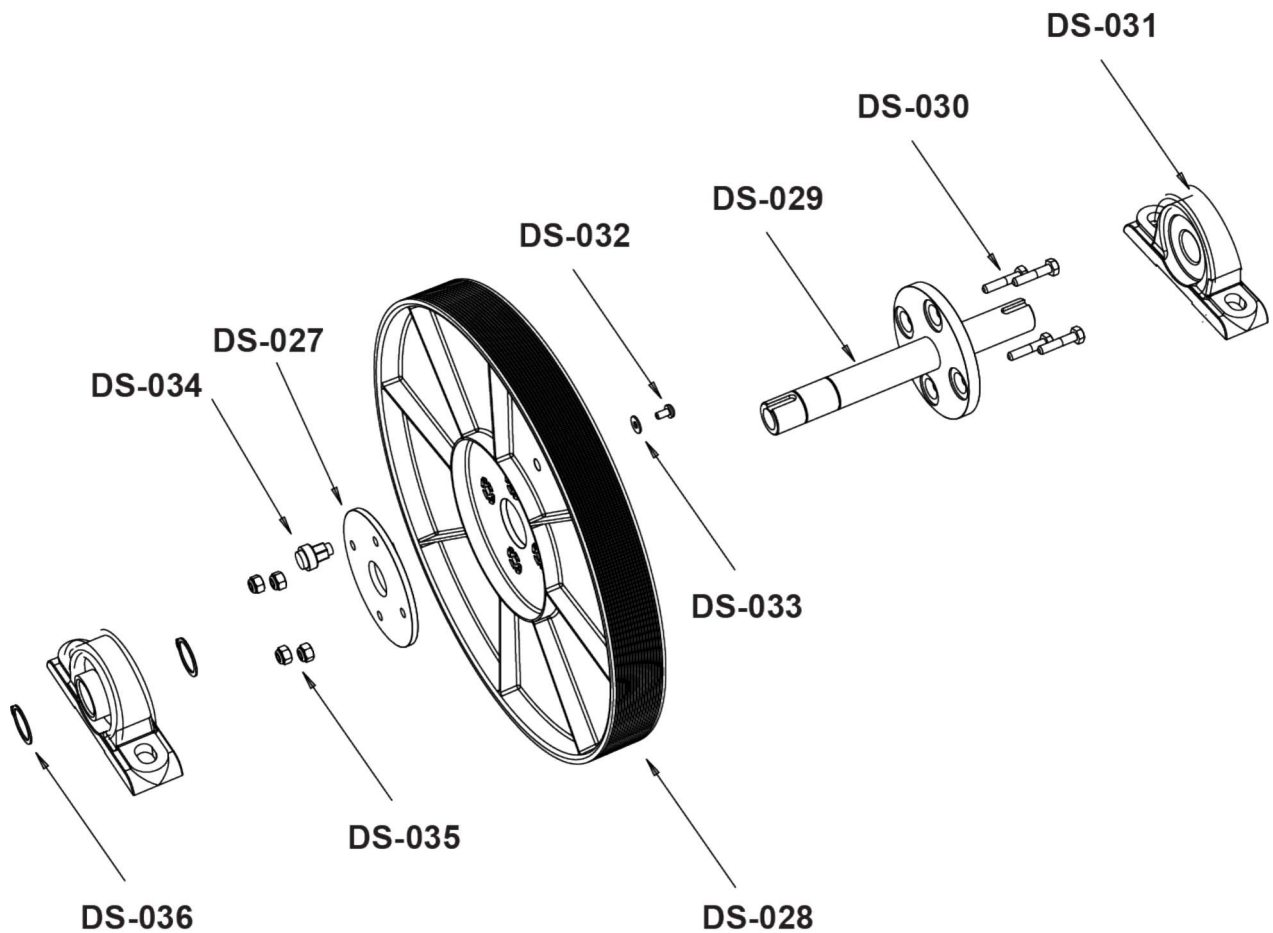

Crankshaft Assembly

Parts List

Item	Alpha Code	Part Number	Description (Quantity)
DS-026	CXX, CAX, PFX	AK61-00157-0002	CRANKSHAFT ASSEMBLY - <i>CONSISTS OF PARTS DS-027 TO DS-036</i>
DS-027	CXX, CAX, PFX	0K61-02302-0001	CRANKSHAFT PLATE
DS-028	CXX, CAX, PFX	0K61-02409-0000	POLY-V CRANK PULLEY
DS-029	CXX, CAX, PFX	0K61-01360-0002	CRANKSHAFT W/PLATE
DS-030	CXX, CAX, PFX	0017-00101-1551	HEX BOLTS (4)
DS-031	CXX, CAX, PFX	0K53-01181-0000	1.00" DIA. PILLOW BLOCK
DS-032	CXX, CAX, PFX	0017-00101-1282	TORX SCREW
DS-033	CXX, CAX, PFX	0017-00104-0168	FLAT WASHER
DS-034	CXX, CAX, PFX	AK62-00186-0000	MAGNET-STANDOFF ASSEMBLY
DS-035	CXX, CAX, PFX	0017-00103-0019	LOCKING NUT (4)
DS-036	CXX, CAX, PFX	0017-00100-0152	RETAINING RING