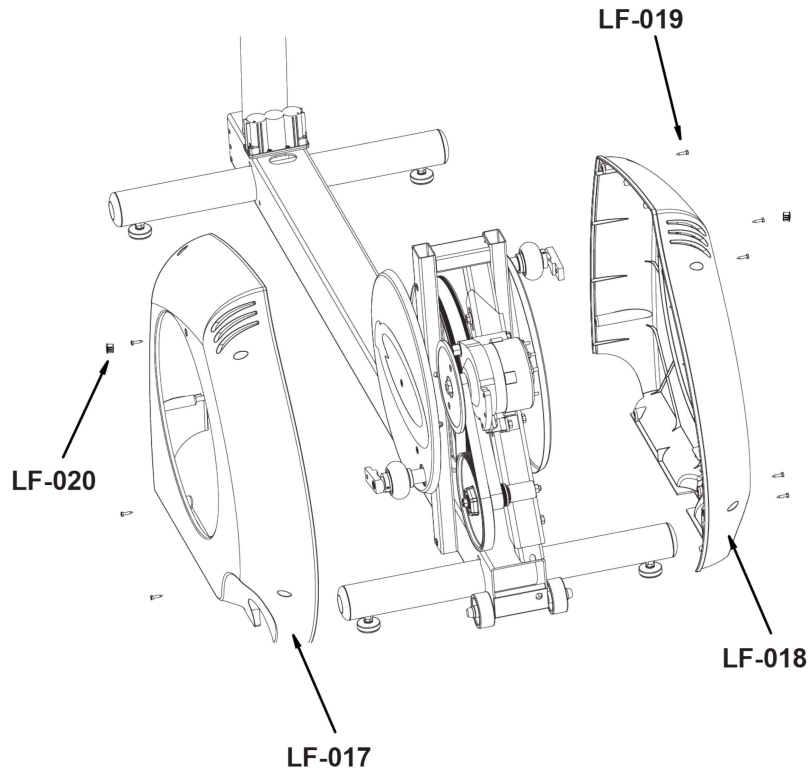

Rear Drive Shroud with Decals

Parts List

Item	Alpha Code	Part Number	Description (Quantity)
LF-017	CXX, CAX, PFX	AK61-00176-0006	LEFT REAR COVER W/DECAL
	CXX8xxxxx	AK61-00176-0004	LEFT REAR COVER W/DECAL - RETRO FITNESS
LF-018	CXX, CAX, PFX	AK61-00176-0005	RIGHT REAR COVER W/DECAL
	CXX8xxxxx	AK61-00176-0005	RIGHT REAR COVER W/DECAL - RETRO FITNESS
LF-019	CXX, CAX, PFX	0017-00101-0991	PHILLIPS PAN SCREW (10)
LF-020	CXX, CAX, PFX	0K14-01384-0000	PLUG (2)