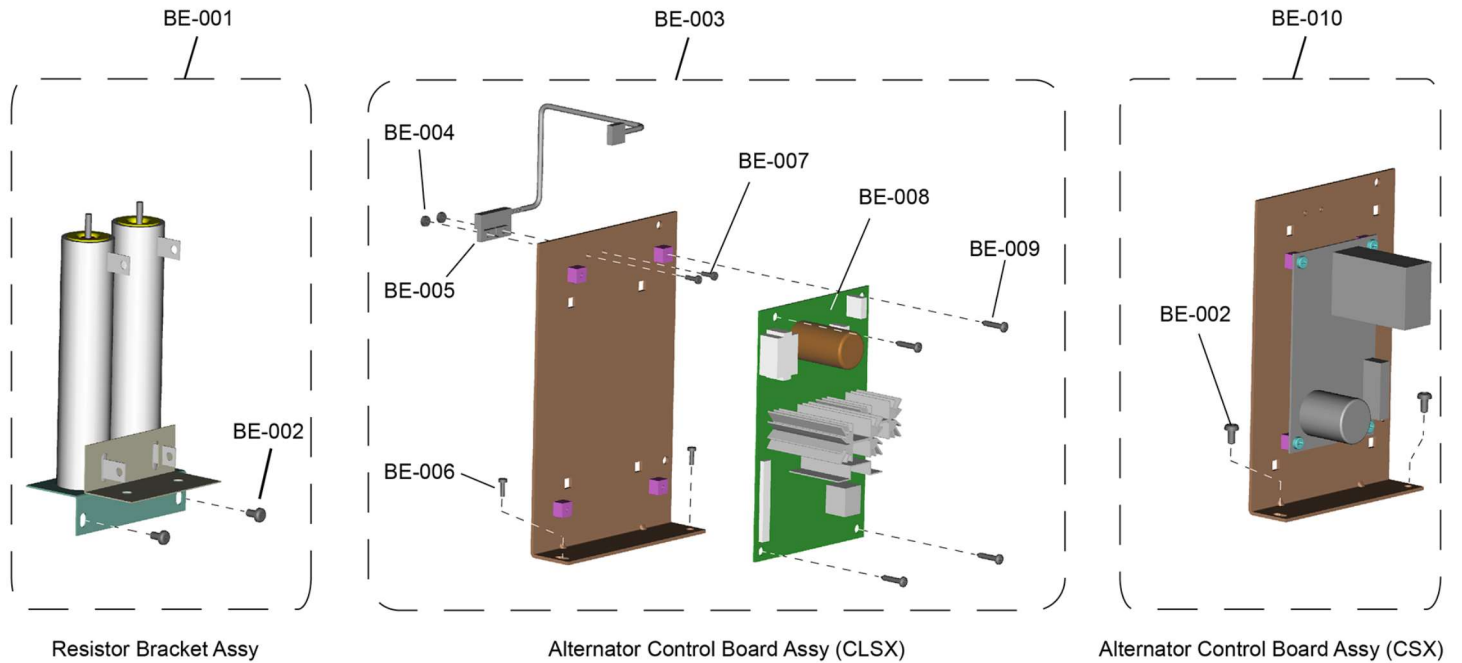

Base Electronics

Parts List

Item	Alpha Code	Part Number	Description (Quantity)
BE-001	CXX, PFX	AK61-00127-0000	RESISTOR BRACKET ASSEMBLY (CLSX)
	CAX	AK61-00127-0001	RESISTOR BRACKET ASSEMBLY (CSX)
BE-002	CXX, CAX, PFX	0017-00101-1282	SCREW (2)
BE-003	CXX, PFX	AK61-00145-0001	ALTERNATOR CONTROL BOARD ASSEMBLY (CLSX)
BE-004	CXX, PFX	0017-00103-0093	NUT (2)
BE-005	CXX, PFX	118E-00001-0140	REED SWITCH
BE-006	CXX, PFX	0017-00101-1035	SCREW (2)
BE-007	CXX, PFX	0017-00101-1035	SCREW (2)
BE-008	CXX, PFX	B084-92218-0000	ALTERNATOR CONTROL PCB (CSX)
BE-009	CXX, PFX	0017-00101-0823	SCREW (4)
BE-010	CAX, PFX	AK61-00146-0000	ALTERNATOR CONTROL BOARD ASSEMBLY (CSX)-