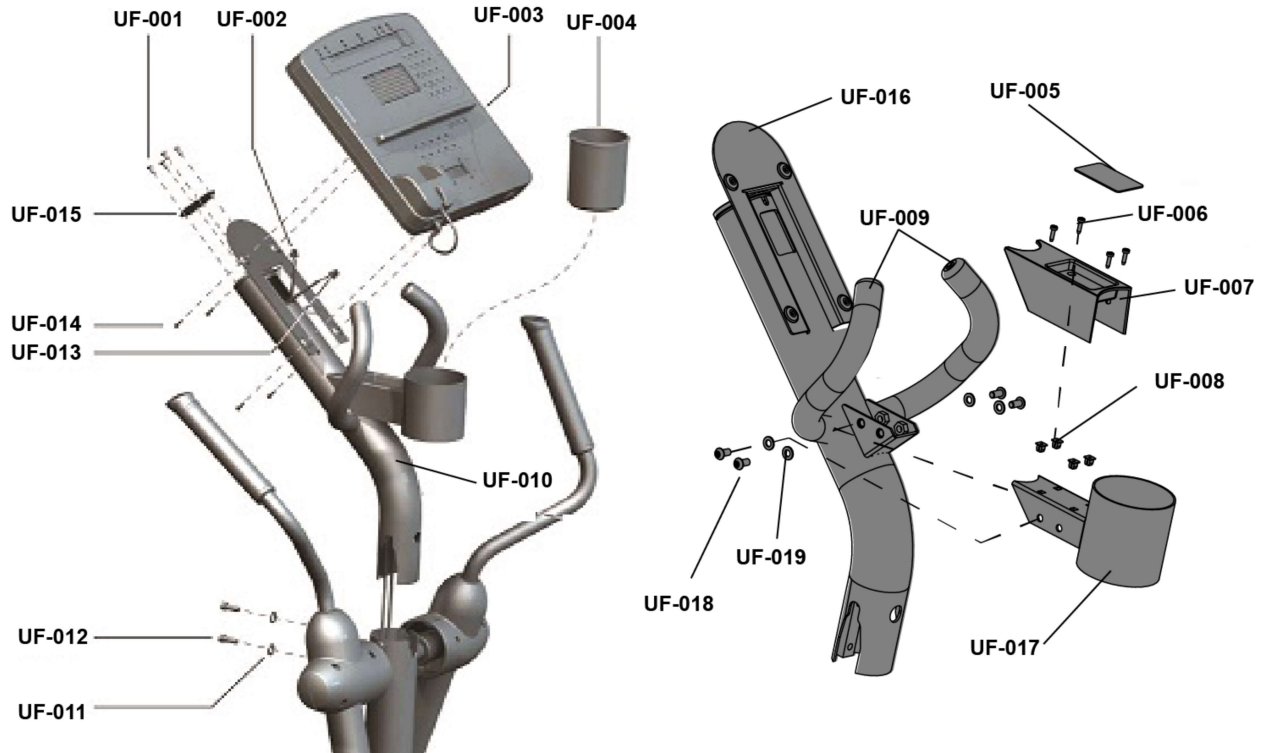

Upper Frame System

Parts List

Item	Alpha Code	Part Number	Description
UF-001	CXX, CAX	0017-00101-1746	CONSOLE SUPPORT CAP SCREWS (4)
UF-002	CXX, CAX	AK61-00051-0001	LIFEPULSE USER-ARM CABLE ASSEMBLY
UF-003	CXX, CAX	SEE CONSOLE ASSEMBLY SECTION	CONSOLE ASSEMBLY
UF-004	CXX, CAX, CLE	0K61-01013-0201	CUP (SMALL) Serial Number Greater Than CXX CXX117429 CXX8xxxxx CXX800187 CXX6xxxxx CXX603311 CAX CAX102983 CLE CLE1000067 PFX PFX100001
		0K61-05052-0200	CUP (WITH O RINGS) Serial Number Less Than CXX CXX117430 CXX8xxxxx CXX800188 CXX6xxxxx CXX603312 CAX CAX102984 CLE CLE100068
UF-005	CXX, CAX	0K61-05070-0700	ACCESSORY TRAY PAD
UF-006	CXX, CAX	0017-00101-1744	SCREW 8-18X10 PHL PAN (4)
UF-007	CXX, CAX	0K61-06013-0201	ACCESSORY TRAY
	CXX8XXXXX	0K61-06013-0501	ACCESSORY TRAY - RETRO FITNESS
UF-008	CXX, CAX	0017-00042-1147	GROMMET (4)
UF-009	CXX, CAX	0K62-01136-0204	HANDGRIP 11.75" (2)